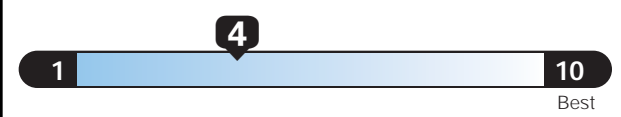

This vehicle emits 470 grams CO2 per mile. The best emits 0 grams per mile (tailpipe only). Producing and distributing fuel also creates emissions; learn more at fuel economy.gov

Actual results will vary for many reasons, including driving conditions and how you drive and maintain your vehicle. The average new vehicle gets 25 MPG and cost $9,000 to fuel over 5 years. Cost estimates are based on 15,000 miles per year at $3.00 per gallon. MPGe is miles per gasoline gallon equivalent. Vehicle emissions are a significant cause of climate change and smog.

fuel economy.gov
Calculate personalized estimates and compare vehicles