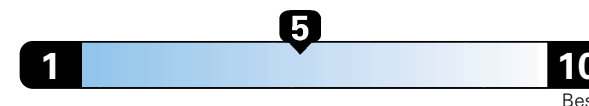

Fuel Economy & Greenhouse Gas Rating (tailpipe only)