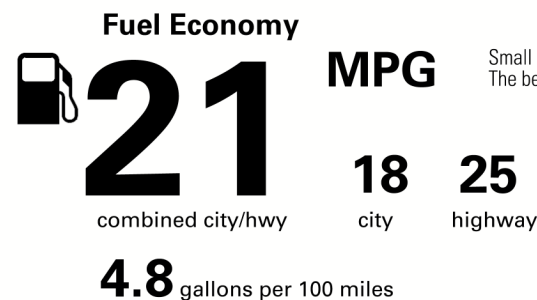

\$49,450.00

Not Original - Copy

Created on 2021-07-07 19:08:05 (UTC)

EPA DOT Fuel Economy and Environment

Gasoline Vehicle

You spend \$2,250 more in fuel costs over 5 years compared to the average new vehicle.

Annual fuel cost \$1,950

Actual results will vary for many reasons, including driving conditions and how you drive and maintain your vehicle. The average new vehicle gets 27 MPG and costs \$7,500 to fuel over 5 years. Cost estimates are based on 15,000 miles per year at \$2.70 per gallon. MPGe is miles per gasoline gallon equivalent. Vehicle emissions are a significant cause of climate change and smog.