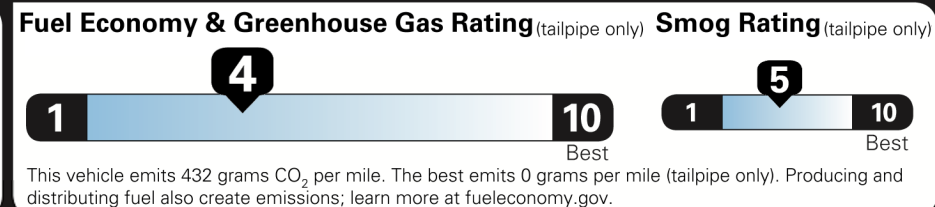

You spend $2,250 more in fuel costs over 5 years compared to the average new vehicle.

Annual fuel cost $1,950