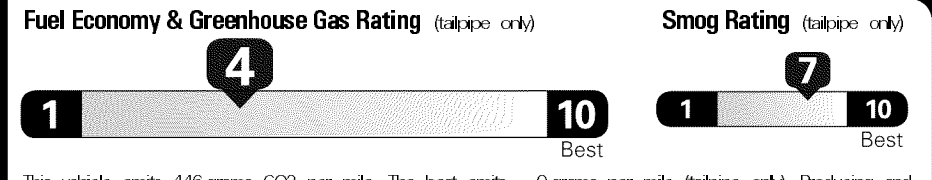

1. **SAFETY & CONVENIENCE**
2. Rear Backup Camera & Rear Parking Sonar
   - Blind Spot Monitor & Rr Cross Traf Alrt
   - Star Safety System: incl ABS, VSC & More
   - 8 Total Airbags (Incl Fr & Rr RSCA)
   - 3-Pt Seatbelts for All Seating Positions

1. **EXTERIOR**
2. Prjctr Beam Hdlights w/Blk Bzls & LED DRL
   - 5' Composite Bed w/120V Pwr Outlet
   - Deck Rail System w/4 Adj Tie-Down Cleats
   - Easy Lower, Lockable & Removable Tailgate

1. **INTERIOR**
2. Smrt Key Sys on Dr Door w/Push Btn Strt & Remote Keyless Entry Sys
   - Lthr Trim Seats w/Htd Dr&Fr Pass Seats
   - Lthr Trim Steering Wheel w/ Audio Cntrls
   - Frnt Dual Zone A/C w/Indiv Temp Controls
   - Entune Prem Audio w/Integ Nav & App Ste:
   - 7" Hi-Res Tch Screen, AM/FM/CD, USB/AUX, Bluetooth, HD Rad & SXM w/ 3mo Trial
   - Qi-compatible Wireless Smrtphone Chrgng
   - ***Full Tank of Gas***

MANUFACTURER'S SUGGESTED RETAIL PRICE $42,960.00

OPTIONAL EQUIPMENT

FE	50 State Emissions	
2T.	All-Weather Floor Liners/Door Sill	228.00
8Q.	Bed Step	300.00
CJ.	Bed Mat	120.00
R2.	5" Oval Tube Step - Black	469.00

Original - Copy

Created on 2017-04-22 07:28:44 (UTC)

EPA DOT Fuel Economy and Environment

Gasoline Vehicle

Fuel Economy

20 MPG Small Pickups range from 17 to 25 MPG. The best vehicle rates 119 MPGe.

18 23
combined city/hwy city highway

5.0 gallons per 100 miles

You spend $2,250

more in fuel costs over 5 years compared to the average new vehicle.

Annual fuel cost $1,850

Actual results will vary for many reasons, including driving conditions and how you drive and maintain your vehicle. The average new vehicle gets 26 MPG and costs $7,000 to fuel over 5 years. Cost estimates are based on 15,000 miles per year at $2.45 per gallon. MPGe is miles per gasoline gallon equivalent. Vehicle emissions are a significant cause of climate change and smog.

fuelconomy.gov
Calculate personalized estimates and compare vehicles

DELIVERY, PROCESSING AND HANDLING FEE 960.00

TOTAL $45,037.00

The New Vehicle Limited Warranty provides 3-year/36,000 mile basic coverage, 5-year/60,000 mile powertrain coverage, plus 5-year/unlimited mile corrosion perforation coverage. See Warranty and Maintenance Guide for details. An extended service contract may be available for the vehicle. Ask dealer for details. Manufacturer's suggested retail price includes manufacturer's recommended pre-delivery service. Gasoline, license and title fees, applicable federal, state and local taxes and dealer and distributor installed options and accessories are not included in the manufacturer's suggested retail price.

ToyotaCare, which covers normal factory scheduled maintenance for two years or 25,000 miles, whichever occurs first, is included as part of the sales price of the vehicle for qualifying buyers. See participating dealer for eligibility and coverage details.

Delivered by Truck to: 34041
GERMAIN TOY OF COLUMBUS
5711 SCARBOROUGH BLVD.
COLUMBUS OH43232