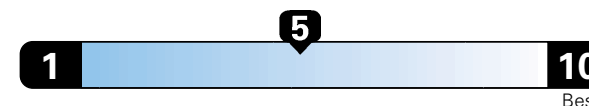

Fuel Economy and Environment

Gasoline Vehicle

Fuel Economy These estimates reflect new EPA methods beginning with 2017 models.

25 MPG
combined city/hwy
22 city 29 highway

Small SUV 2WD range from 16 to 120 MPGe.
The best vehicle rates 136 MPGe.

4.0 gallons per 100 miles

You spend
$2,250
in fuel costs
over 5 years
compared to the
average new vehicle.

Annual fuel cost
$1,950

Fuel Economy & Greenhouse Gas Rating (tailpipe only)