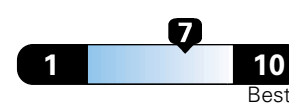

4.0 gallons per 100 miles

You spend

\$500

in fuel costs
over 5 years
compared to the
average new vehicle.

Annual fuel cost

\$1,450

Fuel Economy & Greenhouse Gas Rating (tailpipe only)

Smog Rating (tailpipe only)