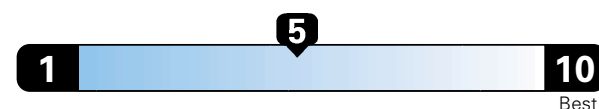

4.0 gallons per 100 miles

You spend

\$500

in fuel costs
over 5 years
compared to the
average new vehicle.

Annual fuel cost

\$1,450

Fuel Economy & Greenhouse Gas Rating (tailpipe only)

Smog Rating (tailpipe only)