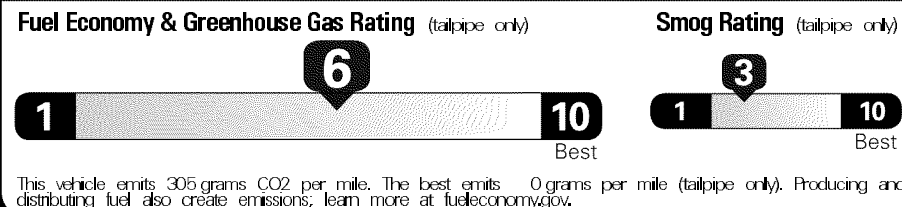

EXTERIOR

- High Performance LED Fog Lamps; LED DRLs
- Red Rear Bumper Garnish; Limited Badge
- Color-Keyed Heated Pwr Auto Folding Outside Mirror w/BSM, C-HR Puddle Lights
- Rain-Sensing Front Windshield Wipers

INTERIOR

- Entune 3.0 Audio Plus w/App Suite, 8" Touch Screen w/ 6 Speakers, Hands Free Bluetooth Phone/Music, USB Media/Charge-Port, Backup Camera
- SiriusXM w/3-Month All Access Trial
- Apple CarPlay Compatible, Siri Eyes Free
- Leather-Trim Heated Front Seats; 8-Way Adj Driver Seat w/ Power Lumbar Support
- Smart Key Sytm w/ Push Button Start
- Rmte Keyless Entry w/Lock,Unlock,Panic Fxn
- Pwr Locks, Pwr Windows w/One-Touch Auto
- Lthr Trim Tilt/Teles Str Whl w/Aud, MID, BT, Voice Command, DRCC, LDA, Trip Cntrl

MANUFACTURER'S SUGGESTED RETAIL PRICE **$26,000.00**

OPTIONAL EQUIPMENT

- FE 50 State Emissions
- LA Leather Seat Pkg
- LT Limited Package
- CF. Carpeted Floor Mats/Cargo Mat 214.00

Original - Copy

Created on 2018-09-13 06:01:39 (UTC)

Full Tank of Gas

EPA DOT Fuel Economy and Environment

Gasoline Vehicle

Fuel Economy
29 MPG
27 31
combined city/hwy city highway
3.4 gallons per 100 miles
Compacts range from 14 to 107 MPG. The best vehicle rates 136 MPGe.

You save $500
in fuel costs over 5 years compared to the average new vehicle.

Annual fuel Cost $1,300

Actual results will vary for many reasons, including driving conditions and how you drive and maintain your vehicle. The average new vehicle gets 27 MPG and costs $7,000 to fuel over 5 years. Cost estimates are based on 15,000 miles per year at $2.55 per gallon. MPGe is miles per gasoline gallon equivalent. Vehicle emissions are a significant cause of climate change and smog.

fueleconomy.gov
Calculate personalized estimates and compare vehicles

DELIVERY, PROCESSING AND HANDLING FEE 1,045.00

TOTAL $27,259.00

The New Vehicle Limited Warranty provides 3-year/36,000 mile basic coverage, 5-year/60,000 mile powertrain coverage, plus 5-year/unlimited mile corrosion perforation coverage. See Warranty and Maintenance Guide for details. An extended service contract may be available for the vehicle. Ask dealer for details. Manufacturer's suggested retail price includes manufacturer's recommended pre-delivery service. Gasoline, license and title fees, applicable federal, state and local taxes and dealer and distributor installed options and accessories are not included in the manufacturer's suggested retail price.

ToyotaCare, which covers normal factory scheduled maintenance for two years or 25,000 miles, whichever occurs first, is included as part of the sales price of the vehicle for qualifying buyers. See participating dealer for eligibility and coverage details.

Delivered by Truck to: 04734
TOYOTA OF LOMPOC
203 E OCEAN AVE
LOMPOC CA93436