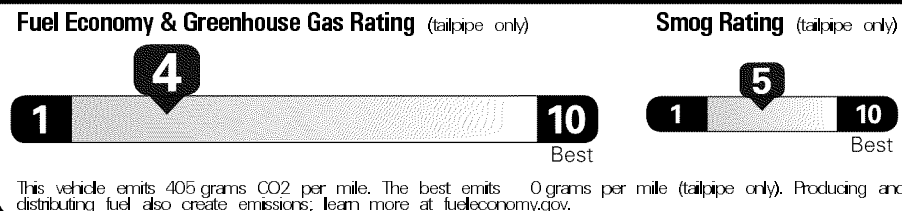

\$45,070.00

Not Original - Copy

Created on 2019-03-06 06:52:36 (UTC)

EPA DOT Fuel Economy and Environment

Gasoline Vehicle

Annual fuel cost \$1,750

Actual results will vary for many reasons, including driving conditions and how you drive and maintain your vehicle. The average new vehicle gets 27 MPG and costs \$7,000 to fuel over 5 years. Cost estimates are based on 15,000 miles per year at \$2.55 per gallon. MPGe is miles per gasoline gallon equivalent. Vehicle emissions are a significant cause of climate change and smog.