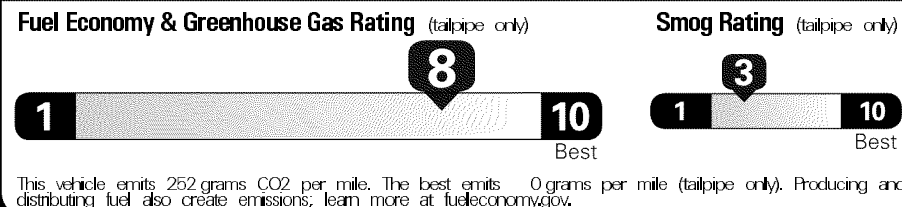

MANUFACTURER'S SUGGESTED RETAIL PRICE **$17,750.00**

OPTIONAL EQUIPMENT
FE 50 State Emissions

Original - Copy
Created on 2020-01-17 05:53:41 (UTC)

EPA DOT Fuel Economy and Environment

Gasoline Vehicle

Fuel Economy
35 MPG
combined city/hwy
2.9 gallons per 100 miles

city **32** highway **40**

Compacts range from 14 to 113 MPG.
The best vehicle rates 136 MPGe.

You save $1,750
in fuel costs
over 5 years
compared to the
average new vehicle.

Annual fuel cost
$1,150

Actual results will vary for many reasons, including driving conditions and how you drive and maintain your vehicle. The average new vehicle gets 27 MPG and costs $7,500 to fuel over 5 years. Cost estimates are based on 15,000 miles per year at $2.70 per gallon. MPGe is miles per gasoline gallon equivalent. Vehicle emissions are a significant cause of climate change and smog.

fueleconomy.gov
Calculate personalized estimates and compare vehicles

DELIVERY, PROCESSING AND HANDLING FEE 955.00

TOTAL $18,705.00

The New Vehicle Limited Warranty provides 3-year/36,000 mile basic coverage, 5-year/60,000 mile powertrain coverage, plus 5-year/unlimited mile corrosion perforation coverage. See Warranty and Maintenance Guide for details. An extended service contract may be available for the vehicle. Ask dealer for details. Manufacturer's suggested retail price includes manufacturer's recommended pre-delivery service. Gasoline, license and title fees, applicable federal, state and local taxes and dealer and distributor installed options and accessories are not included in the manufacturer's suggested retail price.

ToyotaCare, which covers normal factory scheduled maintenance for two years or 25,000 miles, whichever occurs first, is included as part of the sales price of the vehicle for qualifying buyers. See participating dealer for eligibility and coverage details.

Delivered by Truck to: 19071
HERITAGE TOY, CATONSVILLE
6324 BALTIMORE NTL PIKE
BALTIMORE MD21228