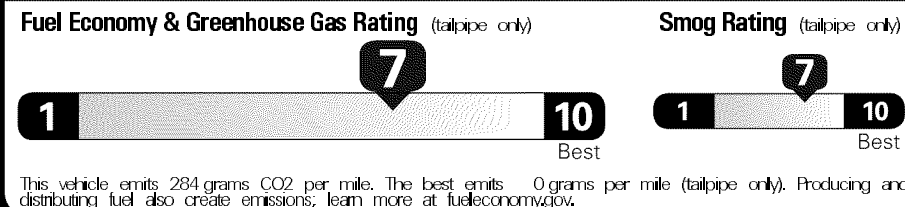

1. **EXTERIOR**
2. 19" Machined-Finish Alloy Wheels
   - LED Headlights w/Integrated LED DRLs w/Auto On/Off Feature
   - Dual Exhaust w/Quad Chrome Tips

1. **INTERIOR**
2. Audio Plus - 8" Touch Screen, 6 Spkrs, HandsFree Bluetooth Phone/Music, USB Media Port, 2 USB Charge-Ports
   - SiriusXM w/3-Month All Access Trial
   - Android Auto & Apple CarPlay Compatible
   - 7" TFT Multi-Information Display
   - Leather-Trimmed Heated Front Seats
   - Power Driver & Passenger Seat
   - Dual-Zone Auto Climate Control
   - Smart Key System w/Push Button Start

MANUFACTURER'S SUGGESTED RETAIL PRICE $30,005.00

1. **OPTIONAL EQUIPMENT**
2. FE 50 State Emissions
   - NL Navigation Package 1,810.00
   - PC Premium Audio, Dynamic Navigation and JBL Speakers, Subwoofer & Amplifier 425.00
   - D5. Special Color 129.00
   - Z6. Door Edge Guard 452.00
   - Z6. Preferred Accessory Package

Created on 2020-06-17 08:30:52 (UTC)

Full Tank of Gas

EPA DOT Fuel Economy and Environment

Gasoline Vehicle

Fuel Economy

31 MPG Midsized Cars range from 14 to 141 MPG. The best vehicle rates 138 MPGe.

27 38
combined city/hwy city highway

3.2 gallons per 100 miles

You save $1,000
in fuel costs over 5 years compared to the average new vehicle.

Annual fuel Cost
$1,300

Actual results will vary for many reasons, including driving conditions and how you drive and maintain your vehicle. The average new vehicle gets 27 MPG and costs $7,500 to fuel over 5 years. Cost estimates are based on 15,000 miles per year at $2.70 per gallon. MPGe is miles per gasoline gallon equivalent. Vehicle emissions are a significant cause of climate change and smog.

fueleconomy.gov
Calculate personalized estimates and compare vehicles

DELIVERY, PROCESSING AND HANDLING FEE 955.00

TOTAL $33,776.00

The New Vehicle Limited Warranty provides 3-year/36,000 mile basic coverage, 5-year/60,000 mile powertrain coverage, plus 5-year/unlimited mile corrosion perforation coverage. See Warranty and Maintenance Guide for details. An extended service contract may be available for the vehicle. Ask dealer for details. Manufacturer's suggested retail price includes manufacturer's recommended pre-delivery service. Gasoline, license and title fees, applicable federal, state and local taxes and dealer and distributor installed options and accessories are not included in the manufacturer's suggested retail price.

ToyotaCare, which covers normal factory scheduled maintenance for two years or 25,000 miles, whichever occurs first, is included as part of the sales price of the vehicle for qualifying buyers. See participating dealer for eligibility and coverage details.

Delivered by Truck to: 04284
CLAREMONT TOYOTA
601 AUTO CENTER DRIVE
CLAREMONT CA91711