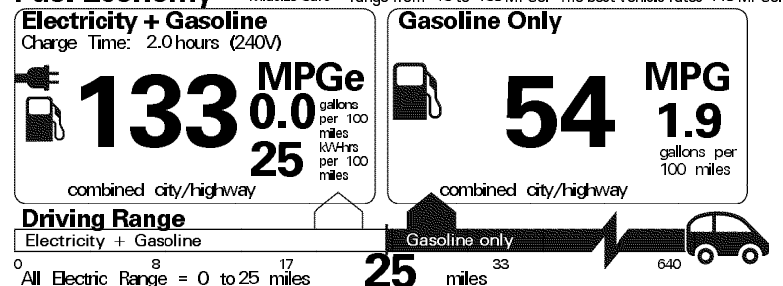

This vehicle has not been rated by the government for overall vehicle score, frontal crash, side crash or rollover risk.

Star ratings range from 1 to 5 stars (★★★★★) with 5 being the highest.
 Source: National Highway Traffic Safety Administration (NHTSA)
www.safercar.gov or 1-888-327-4236

MANUFACTURER'S SUGGESTED RETAIL PRICE \$33,100.00

OPTIONAL EQUIPMENT

FE	50 State Emissions	
2T.	All Weather Floor Liners/Cargo Tray	248.00
WL	Alloy Wheel Locks	65.00
EF.	Rear Bumper Applique	75.00
DK.	Preferred Owner's Portfolio	

Not Original - Copy

Created on 2017-09-26 05:49:26 (UTC)

EPA DOT Fuel Economy and Environment

Fuel Economy Midsize Cars range from 13 to 136MPGe. The best vehicle rates 119MPGe.

You save \$4,000 in fuel costs over 5 years compared to the average new vehicle.