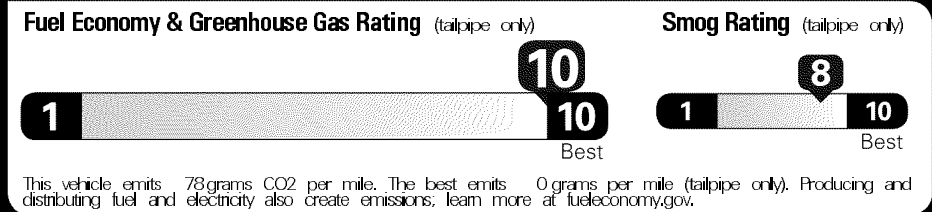

You save $4,000 in fuel costs over 5 years compared to the average new vehicle.

Annual fuel cost $600