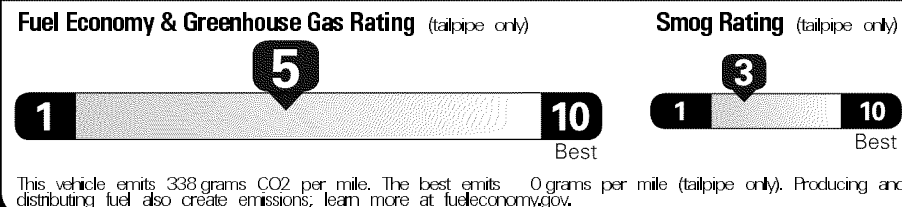

OPTIONAL EQUIPMENT

FE 50 State Emissions
TC Tonneau Cover 90.00
VQ "Power Premium" Extra Value Package 1,740.00
Height-Adjustable Power Liftgate with Jam Protection, Smart Key System, Blind Spot Monitor and Rear Cross Traffic Alert, Roof Rails, and Entune Premium Audio with Integrated Navigation And App Suite - Includes The Entune Multimedia Bundle (7 In. High Res. Touch-Screen W/ Split Screen Display, AM/FM, MP3/WMA Playback Capability, 6 Speakers, Aux. Audio Jack, USB 2.0 Port W/ iPod Connectivity and Control, Adv. Voice Recognition, Hands-Free Phone Capability, Phone Book Access and Music Streaming Via Bluetooth Wireless Technology), Siri Eyes Free, Entune App Suite, HD Radio, HD Radio Predictive Traffic and Doppler Weather Overlay, AM/FM Cache Radio, SiriusXM Satellite Radio w/ 3-Mo. Comp. Sirius XM Sirius All Access Trial, and Gracenote Album Cover Art.

A Discount of $ 940 is applied to this Package as shown below.

V4. Remote Start 499.00
WL. Wheel Locks 65.00
2T. All Weather Floor Liners and Cargo Tray 249.00

Full Tank of Gas

Created on 2018-11-09 06:38:25 (UTC)

EPA DOT Fuel Economy and Environment

Gasoline Vehicle

Fuel Economy
26 MPG
Small SUVs range from 18 to 37 MPG. The best vehicle rates 136 MPGe.
23 30
combined city/hwy city highway
3.8 gallons per 100 miles

You spend $ 250 more in fuel costs over 5 years compared to the average new vehicle.

Annual fuel Cost $ 1,400

Actual results will vary for many reasons, including driving conditions and how you drive and maintain your vehicle. The average new vehicle gets 27 MPG and costs $6,750 to fuel over 5 years. Cost estimates are based on 15,000 miles per year at $2.40 per gallon. MPGe is miles per gasoline gallon equivalent. Vehicle emissions are a significant cause of climate change and smog.

fuelconomy.gov
Calculate personalized estimates and compare vehicles

DELIVERY, PROCESSING AND HANDLING FEE 1,045.00

VALUE OF PACKAGE(S) DISCOUNT IS $ 940

TOTAL $29,438.00

The New Vehicle Limited Warranty provides 3-year/36,000 mile basic coverage, 5-year/60,000 mile powertrain coverage, plus 5-year/unlimited mile corrosion perforation coverage. See Warranty and Maintenance Guide for details. An extended service contract may be available for the vehicle. Ask dealer for details. Manufacturer's suggested retail price includes manufacturer's recommended pre-delivery service. Gasoline, license and title fees, applicable federal, state and local taxes and dealer and distributor installed options and accessories are not included in the manufacturer's suggested retail price.

ToyotaCare, which covers normal factory scheduled maintenance for two years or 25,000 miles, whichever occurs first, is included as part of the sales price of the vehicle for qualifying buyers. See participating dealer for eligibility and coverage details.

Dealer Name / Address: 04088
SAN FRANCISCO TOYOTA
3800 GEARY BLVD
SAN FRANCISCO CA94118

Delivered by Truck to: 04119
MELODY TOYOTA
750 EL CAMINO REAL
SAN BRUNO CA94066