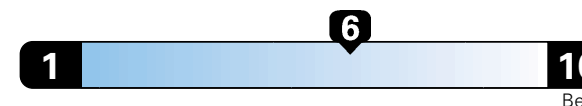

Annual fuel cost

$1,650

Fuel Economy & Greenhouse Gas Rating (tailpipe only)