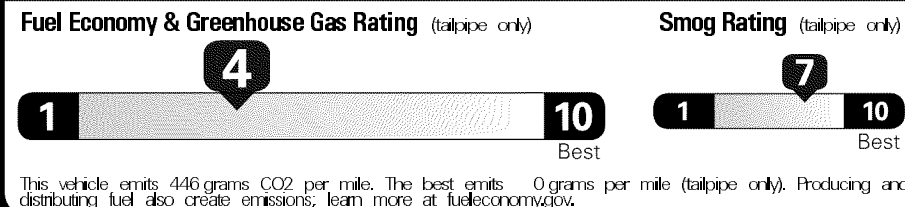

1. **EXTERIOR**
2. Projctr Beam Hdlights w/Blk Bzls & LED DRL
   - 6.1' Composite Bed w/120V Pwr Outlet
   - Deck Rail System w/4 Adj Tie-Down Cleats
   - Easy Lower,Lockable & Removable Tailgate

1. **INTERIOR**
2. Smrt Key Sys on Dr Door w/Push Btn Strt & Remote Keyless Entry Sys
   - Fabric Trim Seats w/Dr Lumbar Support
   - Lthr Trim Steering Wheel w/ Audio Cntrls
   - Pwr Wndws w/Fr Dr & Pass Auto Up/Dwn and Power Door Locks
   - Entune Prem Audio w/Integ Nav & App Ste;
   - 7" Hi-Res Tch Screen, AM/FM/CD, USB/AUX, Bluetooth, HD Rad & SXM w/ 3mo Trial
   - Qi-compatible Wireless Smrtphone Chrgng
   - ***Full Tank of Gas***

MANUFACTURER'S SUGGESTED RETAIL PRICE $35,515.00

OPTIONAL EQUIPMENT

FE	50 State Emissions	
TO	V6 Tow Package:	650.00
	Class IV Towing Receiver Hitch, ATF Cooler (Not Available On Manual Transmission), Engine Oil Cooler, Power Steering Cooler, 130-Amp Alternator, 4 & 7-Pin Connector w/Converter, and Trailer-Sway Control (TSC)	
2T.	All-Weather Floor Liners/Door Sill	228.00
E5.	Exhaust Tip	90.00
MF.	Mudguards	129.00

Original - Copy

Created on 2017-06-18 12:02:59 (UTC)

EPA DOT Fuel Economy and Environment

Gasoline Vehicle

Fuel Economy

20 MPG Small Pickups range from 17 to 25 MPG. The best vehicle rates 119 MPGe.

18 23
combined city/hwy city highway

5.0 gallons per 100 miles

You spend $ 2,250

more in fuel costs over 5 years compared to the average new vehicle.

Annual fuel cost $ 1,850

Actual results will vary for many reasons, including driving conditions and how you drive and maintain your vehicle. The average new vehicle gets 26 MPG and costs $7,000 to fuel over 5 years. Cost estimates are based on 15,000 miles per year at $2.45 per gallon. MPGe is miles per gasoline gallon equivalent. Vehicle emissions are a significant cause of climate change and smog.

fueleconomy.gov
Calculate personalized estimates and compare vehicles

DELIVERY, PROCESSING AND HANDLING FEE 960.00

TOTAL $37,572.00

The New Vehicle Limited Warranty provides 3-year/36,000 mile basic coverage, 5-year/60,000 mile powertrain coverage, plus 5-year/unlimited mile corrosion perforation coverage. See Warranty and Maintenance Guide for details. An extended service contract may be available for the vehicle. Ask dealer for details. Manufacturer's suggested retail price includes manufacturer's recommended pre-delivery service. Gasoline, license and title fees, applicable federal, state and local taxes and dealer and distributor installed options and accessories are not included in the manufacturer's suggested retail price.

ToyotaCare, which covers normal factory scheduled maintenance for two years or 25,000 miles, whichever occurs first, is included as part of the sales price of the vehicle for qualifying buyers. See participating dealer for eligibility and coverage details.

Delivered by Truck to: 04136
LONGO TOYOTA
3534 NORTH PECK ROAD
EL MONTE CA91731