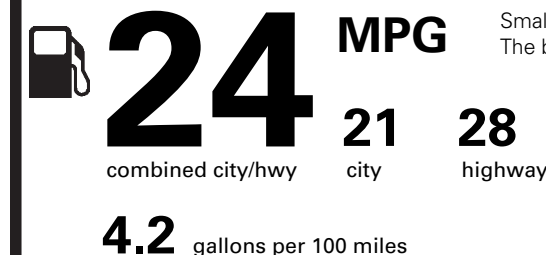

FUNCTIONAL

- AUTO START STOP TECH
- ENHANCED ACTIVE PARK ASST
- INTELLIGENT ACCESS W/PUSH BUTTON START
- MYKEY®
- POWER STEERING W/EPAS
- REAR VIEW CAMERA
- REMOTE START SYSTEM
- REVERSE SENSING SYSTEM
- SECURICODE KEYLESS KEYPAD
- SIRIUSXM® - SVC N/A AK&HI
- SONY AUDIO SYSTEM-10 SPEAK
- **SYNC® CONNECT**
- SYNC@3 W/8" TOUCH SCREEN
- VOICE ACTIVATED NAVIGATION

SAFETY/SECURITY

- ADVANCETRAC WITH RSC
- AIRBAG - DRIVER KNEE
- AIRBAGS - DUAL STAGE FRONT
- AIRBAGS - FRONT SEAT MOUNTED SIDE IMPACT
- AIRBAGS - SAFETY CANOPY
- FRT-PASS SENSING SYSTEM
- LATCH CHILD SAFETY SYSTEM
- PERIMETER ALARM
- SOS POST CRASH ALERT SYS
- TIRE PRESSURE MONIT SYS

WARRANTY

- 3YR/36,000 BUMPER / BUMPER
- 5YR/60,000 POWERTRAIN
- 5YR/60,000 ROADSIDE ASSIST

INCLUDED ON THIS VEHICLE

(MSRP)

EQUIPMENT GROUP 400A

OPTIONAL EQUIPMENT/OTHER

2018 MODEL YEAR	
RUBY RED METALLIC TINTED CC	395.00
235/45R19 A/S BSW TIRES	
FRONT LICENSE PLATE BRACKET	NO CHARGE
PANORAMIC VISTA ROOF	995.00
19" BRT MACH ALUM LUS NIC PTD	695.00

PRICE INFORMATION

BASE PRICE	$32,140.00
TOTAL OPTIONS/OTHER	2,085.00
TOTAL VEHICLE & OPTIONS/OTHER	34,225.00
DESTINATION & DELIVERY	995.00

EPA DOT Fuel Economy and Environment

Gasoline Vehicle

Fuel Economy

Small SUVs range from 18 to 37 MPG. The best vehicle rates 136 MPGe.

You spend **$750**

more in fuel costs over 5 years compared to the average new vehicle.

Annual fuel cost **$1,500**