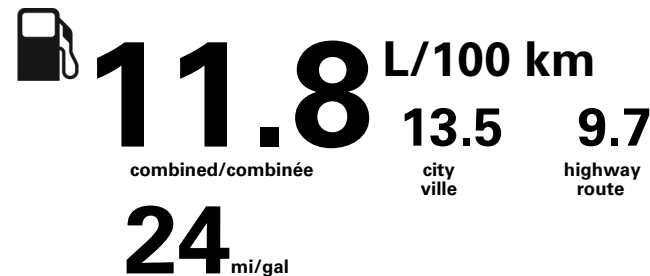

Fuel Consumption / Consommation de carburant