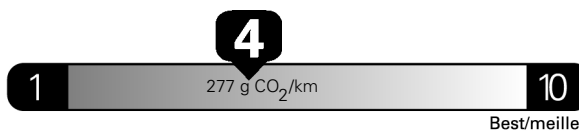

Annual fuel **COST**
for an annual distance of 20,000 km, and an average fuel price of $1.30 per litre

$ 3 068

Coût annuel en carburant

pour une distance annuelle de 20 000 km, et un prix moyen du carburant de 1,30 $ par litre

Small SUVs range from /
Les petits VUS font entre

3.1 - 13.2 L_e/100 km

L_e is gasoline litre equivalent
L_e signifie litre équivalent d'essence

Carbon Dioxide Rating / Indice de dioxyde de carbone

Tailpipe emissions only / Émissions du tuyau d'échappement seulement

Smog Rating / Indice de Smog