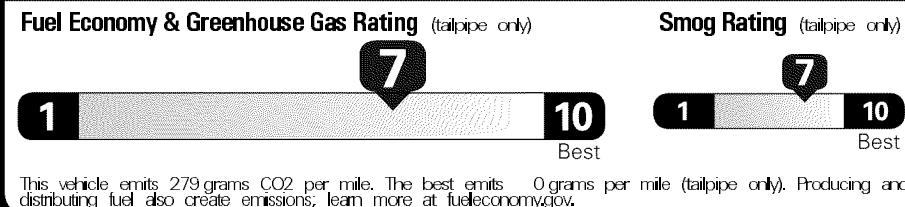

1. **SAFETY & CONVENIENCE**
2. Toyota Safety Sense P: Pre-Collision Sys w/Pedestrian Detection, Dynamic Radar Cruise Control, Lane Departure Alert w/Steering Assist, Automatic High Beams
   - Star Safety System: VSC, TRAC, ABS, Elect Brake-Force Distribution, Brake Assist(BA) & Smart Stop Technology (SST)
   - Backup Camera

1. **EXTERIOR**
2. 18" Machined-Finish Alloy Wheels
   - Bi-LED Combination Headlights w/Auto On/Off Feature
   - LED DRLs w/On/Off Feature
   - Black Front Grille w/Sport Mesh Insert
   - Single Exhaust w/Dual Chrome Tips

1. **INTERIOR**
2. Audio - 7" Touch Screen, 6 Speakers, HandsFree Bluetooth Phone/Music, USB Media Port, 2 USB Charge-Ports
   - SiriusXM w/3-Month All Access Trial
   - Android Auto & Apple CarPlay Compatible
   - 4.2" TFT Multi-Information Display
   - Sport Fabric Softex-Trimmed Seats
   - Power Driver Seat w/Lumbar Support
   - Auto Climate Control
   - Remote Keyless Entry System

MANUFACTURER'S SUGGESTED RETAIL PRICE $26,170.00

1. **OPTIONAL EQUIPMENT**
2. FE 50 State Emissions
   - H6 RENT A CAR PROGRAM
   - H8 Fleet Credit
   - XX Drop Ship Indicator

Original - Copy

Created on 2020-01-28 06:44:06 (UTC)

EPA DOT Fuel Economy and Environment

Gasoline Vehicle

Fuel Economy

32 MPG Midsized Cars range from 14 to 141 MPG. The best vehicle rates 138 MPGe.

28 **39**
combined city/hwy city highway

3.1 gallons per 100 miles

You save $1,250
in fuel costs over 5 years compared to the average new vehicle.

Annual fuel Cost
$ 1,250

fuelconomy.gov
Calculate personalized estimates and compare vehicles

DELIVERY, PROCESSING AND HANDLING FEE 955.00

TOTAL $27,125.00

The New Vehicle Limited Warranty provides 3-year/36,000 mile basic coverage, 5-year/60,000 mile powertrain coverage, plus 5-year/unlimited mile corrosion perforation coverage. See Warranty and Maintenance Guide for details. An extended service contract may be available for the vehicle. Ask dealer for details. Manufacturer's suggested retail price includes manufacturer's recommended pre-delivery service. Gasoline, license and title fees, applicable federal, state and local taxes and dealer and distributor installed options and accessories are not included in the manufacturer's suggested retail price.

ToyotaCare, which covers normal factory scheduled maintenance for two years or 25,000 miles, whichever occurs first, is included as part of the sales price of the vehicle for qualifying buyers. See participating dealer for eligibility and coverage details.

Dealer Name / Address: 09163
HEADQUARTER TOYOTA
5895 N.W. 167TH STREET
HIALEAH FL33015

Delivered by Truck to: 04849
ALAMO RAC
9020 AVIATION BLVD
INGLEWOOD CA90301