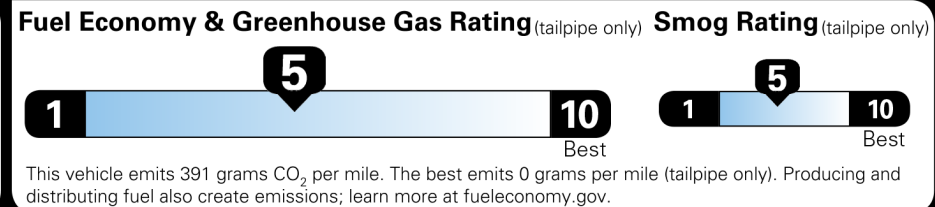

\$45,320.00

Not Original Copy

Created on 2021-09-04 08:24:07 (UTC)

EPA DOT Fuel Economy and Environment

Gasoline Vehicle

Fuel Economy

23 MPG Small SUVs range from 16 to 125 MPG. The best vehicle rates 142 MPGe.

20 city 27 highway

4.3 gallons per 100 miles

You spend \$1,250

more in fuel costs over 5 years

compared to the average new vehicle.

Annual fuel cost \$1,550

Actual results will vary for many reasons, including driving conditions and how you drive and maintain your vehicle. The average new vehicle gets 27 MPG and costs \$6,500 to fuel over 5 years. Cost estimates are based on 15,000 miles per year at \$2.35 per gallon. MPG is miles per gasoline gallon equivalent. Vehicle emissions are a significant cause of climate change and smog.

fueleconomy.gov

Calculate personalized estimates and compare vehicles

GOVERNMENT 5-STAR SAFETY RATINGS

Overall Vehicle Score ★★★★★

Based on the combined ratings of frontal, side and rollover. Should ONLY be compared to other vehicles of similar size and weight.