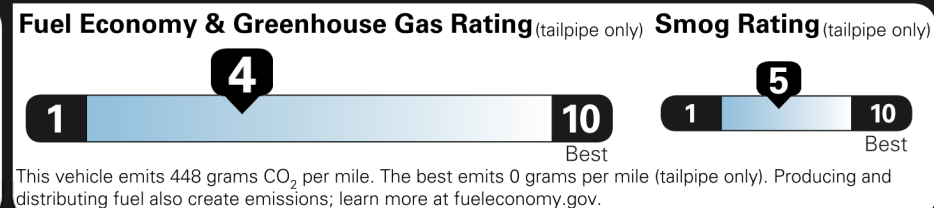

MANUFACTURER'S SUGGESTED RETAIL PRICE

$46,665.00

OPTIONAL EQUIPMENT

FE	50 State Emissions	
CJ	Bed Mat	120.00
D5	Door Edge Guard	140.00
R6	Predator Tube Step	649.00
TG	D - Rings	55.00
V2	Glass Breakage Sensor (GBS)	299.00
3B	TRD Pro Graphics Package	699.00
3P	Paint Protection Film	395.00
8Q	Bed Step	300.00
3Z	First Aid Kit	30.00
D9	Door Sill Protector	79.00
MF	Mudguards	129.00
B5	Bed Light	149.00
D2	Cargo Divider	389.00
WI	Spare Tire Lock	75.00
T0	Soft Tonneau Cover	739.00
D7	Courtesy Delivery Veh/TMS/NFS	

Not Original - Copy

Created on 2020-08-07 05:32:52 (UTC)

EPA DOT Fuel Economy and Environment

Gasoline Vehicle

Fuel Economy
20 MPG combined city/hwy
18 city 22 highway
5.0 gallons per 100 miles
Small Pickups range from 17 to 23 MPG. The best vehicle rates 136 MPGe.

You spend $2,500 more in fuel costs over 5 years compared to the average new vehicle.

Annual fuel COST $2,000

Actual results will vary for many reasons, including driving conditions and how you drive and maintain your vehicle. The average new vehicle gets 27 MPG and costs $7,500 to fuel over 5 years. Cost estimates are based on 15,000 miles per year at $2.70 per gallon. MPGe is miles per gasoline gallon equivalent. Vehicle emissions are a significant cause of climate change and smog.

fueleconomy.gov
Calculate personalized estimates and compare vehicles

DELIVERY, PROCESSING AND HANDLING FEE 1,120.00

TOTAL $52,032.00

The New Vehicle Limited Warranty provides 3-year/36,000 mile basic coverage, 5-year/60,000 mile powertrain coverage, plus 5-year/unlimited mile corrosion perforation coverage. See Warranty and Maintenance Guide for details. An extended service contract may be available for the vehicle. Ask dealer for details. Manufacturer's suggested retail price includes manufacturer's recommended pre-delivery service. Gasoline, license and title fees, applicable federal, state and local taxes and dealer and distributor installed options and accessories are not included in the manufacturer's suggested retail price.

ToyotaCare, which covers normal factory scheduled maintenance for two years or 25,000 miles, whichever occurs first, is included as part of the sales price of the vehicle for qualifying buyers. See participating dealer for eligibility and coverage details.

Dealer Name / Address: 04304
TEAM MEMBER VEH SVCS-TOY
ATTN: VEHICLE SERVICES
6565 HEADQUARTERS DR
PLANO TX75024

Delivered by Truck to: 21113
WOLVERINE TOYOTA
16490 TECUMSEH ST
DUNDEE MI48131

TML4E1N1S0F0W0