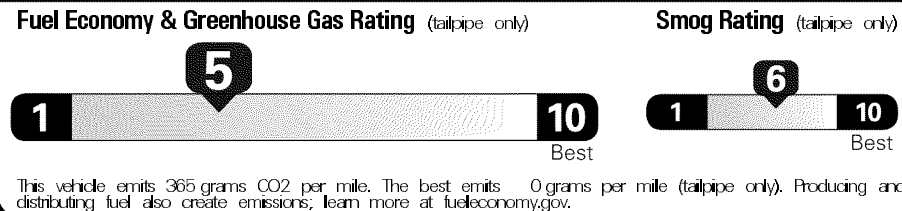

Actual results will vary for many reasons, including driving conditions and how you drive and maintain your vehicle. The average new vehicle gets 26 MPG and costs $7,000 to fuel over 5 years. Cost estimates are based on 15,000 miles per year at $2.45 per gallon. MPGe is miles per gasoline gallon equivalent. Vehicle emissions are a significant cause of climate change and smog.

fueleconomy.gov
Calculate personalized estimates and compare vehicles

SUB-TOTAL $44,463.00
DELIVERY, PROCESSING AND HANDLING FEE 975.00
TOTAL **$45,438.00**

GOVERNMENT 5-STAR SAFETY RATINGS

Overall Vehicle Score ★★★★★
Based on the combined ratings of frontal, side and rollover. Should ONLY be compared to other vehicles of similar size and weight.

Frontal Crash Driver Passenger ★★★★★
Based on the risk of injury in a frontal impact. Should ONLY be compared to other vehicles of similar size and weight.

Side Crash Front seat Rear seat ★★★★★
Based on the risk of injury in a side impact.

Rollover ★★★★★
Based on the risk of rollover in a single-vehicle crash.

APPLICABLE FEDERAL TAXES NOT INCLUDED

Manufacturer's suggested retail price includes manufacturer's recommended pre-delivery service.
License and title fees, state, local and applicable federal taxes, and dealer installed options and accessories are not included in the manufacturer's suggested retail price.
LEXUS NEW VEHICLE LIMITED WARRANTY
Limited warranty coverage highlights include
^ 4YR / 50000 mile basic coverage
^ 6YR / 70000 mile powertrain coverage
^ 6YR / Unlimited mile corrosion perforation warranty
See your Warranty and Services Guide for details.
LEXUS IS PLEASED TO OFFER THE FOLLOWING OWNER SUPPORT PACKAGE WITH EACH NEW LEXUS
^ 24 hour, 365 day/yr. roadside assistance plan
^ Complimentary 1st and 2nd scheduled maintenance services
^ Lodging for emergency breakdown 100 miles from home
An extended service contract may be available for this vehicle. Ask dealer for details

348A06 383 DL31 E1323 L519

Star ratings range from 1 to 5 stars (★★★★★) with 5 being the highest.
Source: National Highway Traffic Safety Administration (NHTSA)
www.safercar.gov or 1-888-327-4236