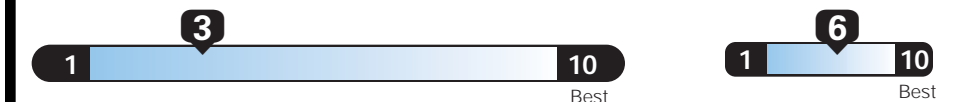

This vehicle emits 528 grams CO2 per mile. The best emits 0 grams per mile (tailpipe only). Producing and distributing fuel also creates emissions; learn more at fuel economy.gov

Actual results will vary for many reasons, including driving conditions and how you drive and maintain your vehicle. The average new vehicle gets 25 MPG and cost $9,000 to fuel over 5 years. Cost estimates are based on 15,000 miles per year at $3.15 per gallon. MPGe is miles per gasoline gallon equivalent. Vehicle emissions are a significant cause of climate change and smog.

fuel economy.gov

Calculate personalized estimates and compare vehicles