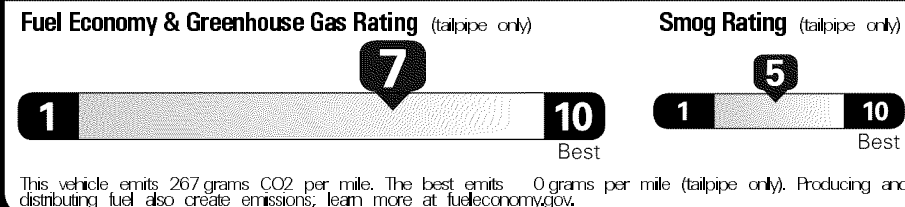

1. **EXTERIOR**
2. Black Front Grille w/Sport Mesh Insert
   - Bi-LED Headlights with DRLs
   - LED tail and stoplights
   - Color-Keyed Heated Power Outside Mirrors
   - Color-Keyed Roof-Mntd Shark-Fin Antenna
3. **INTERIOR**
4. Fabric 6-Way Adjustable Driver seat, 4-Way Adjustable Front Passenger seat
   - Audio, 8" Touch Screen, 6 Speakers, HandsFree Bluetooth, USB Media Port, 1 USB Charge Port
   - Siri Eyes Free, Apple CarPlay Compatible
   - 60/40 split fold-down rear seat
   - 4.2-in. Color TFT Multi-Info Display
   - Auto Climate Control w/ Push Btn Cntrls
   - ***Full Tank of Gas***

MANUFACTURER'S SUGGESTED RETAIL PRICE $20,050.00

OPTIONAL EQUIPMENT

FE	50 State Emissions	
LL	LE Premium Package:	2,000.00
	Smart Key System on front doors and trunk with Push Button Start, 16-in. Alloy Wheels And P205/55R16 Tires, Blind Spot Warning (BSM) on color-keyed heated power outside mirrors, Power tilt/slide moonroof with sliding sunshade	
PC	Special Color	425.00
CF	Carpet Mat Package	249.00
D5	Door Edge Guards	125.00
EF	Rear Bumper Protector	79.00
WL	Alloy Wheel Locks	67.00

EPA DOT Fuel Economy and Environment

Gasoline Vehicle

Fuel Economy

33 MPG Compacts range from 14 to 119 MPG. The best vehicle rates 138 MPGe.

30 city **38** highway

3.0 gallons per 100 miles

You save $ 1,250

in fuel costs over 5 years

compared to the average new vehicle.

Annual fuel Cost

$ 1,250

Actual results will vary for many reasons, including driving conditions and how you drive and maintain your vehicle. The average new vehicle gets 27 MPG and costs $7,500 to fuel over 5 years. Cost estimates are based on 15,000 miles per year at $2.70 per gallon. MPGe is miles per gasoline gallon equivalent. Vehicle emissions are a significant cause of climate change and smog.

fueleconomy.gov
Calculate personalized estimates and compare vehicles

DELIVERY, PROCESSING AND HANDLING FEE 930.00

TOTAL $23,925.00

The New Vehicle Limited Warranty provides 3-year/36,000 mile basic coverage, 5-year/60,000 mile powertrain coverage, plus 5-year/unlimited mile corrosion perforation coverage. See Warranty and Maintenance Guide for details. An extended service contract may be available for the vehicle. Ask dealer for details. Manufacturer's suggested retail price includes manufacturer's recommended pre-delivery service. Gasoline, license and title fees, applicable federal, state and local taxes and dealer and distributor installed options and accessories are not included in the manufacturer's suggested retail price.

ToyotaCare, which covers normal factory scheduled maintenance for two years or 25,000 miles, whichever occurs first, is included as part of the sales price of the vehicle for qualifying buyers. See participating dealer for eligibility and coverage details.

Delivered by Truck to: 20087
WOBURN TOYOTA
394 WASHINGTON STREET
P.O. BOX 2237
WOBURN MA01801

Original - Copy
Created on 2019-08-21 06:06:44 (UTC)