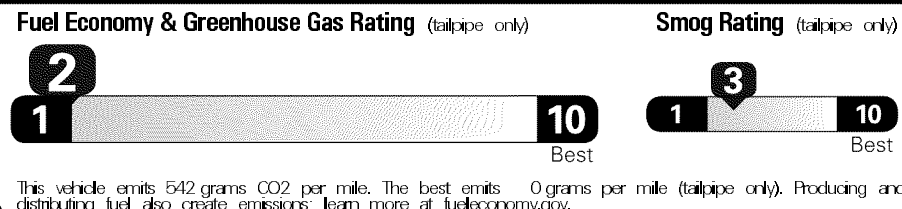

Actual results will vary for many reasons, including driving conditions and how you drive and maintain your vehicle. The average new vehicle gets 27 MPG and costs $7,500 to fuel over 5 years. Cost estimates are based on 15,000 miles per year at $3.25 per gallon. MPGe is miles per gasoline gallon equivalent. Vehicle emissions are a significant cause of climate change and smog.

fueleconomy.gov

Calculate personalized estimates and compare vehicles

GOVERNMENT 5-STAR SAFETY RATINGS

This vehicle has not been rated by the government for overall vehicle score, frontal crash, side crash or rollover risk.

Star ratings range from 1 to 5 stars (★★★★★) with 5 being the highest. Source: National Highway Traffic Safety Administration (NHTSA) www.safercar.gov or 1-888-327-4236

SUB-TOTAL $60,345.00
DELIVERY, PROCESSING AND HANDLING FEE 1,025.00
TOTAL $61,370.00

APPLICABLE FEDERAL TAXES NOT INCLUDED

Manufacturer's suggested retail price includes manufacturer's recommended pre-delivery service.
License and title fees, state, local and applicable federal taxes, and dealer installed options and accessories are not included in the manufacturer's suggested retail price.
LEXUS NEW VEHICLE LIMITED WARRANTY ^ 4YR / 50000 mile basic coverage ^ 6YR / 70000 mile powertrain coverage ^ 6YR / Unlimited mile corrosion perforation warran
See your Warranty and Services Guide for details.
LEXUS IS PLEASED TO OFFER THE FOLLOWING OWNER SUPPORT PACKAGE WITH EACH NEW LEXUS ^ 24 hour, 365 day/yr. roadside assistance plan ^ Complimentary 1st and 2nd scheduled maintenance services ^ Lodging for emergency breakdown 100 miles from home
An extended service contract may be available for this vehicle. Ask dealer for details

454 J4050 R L860