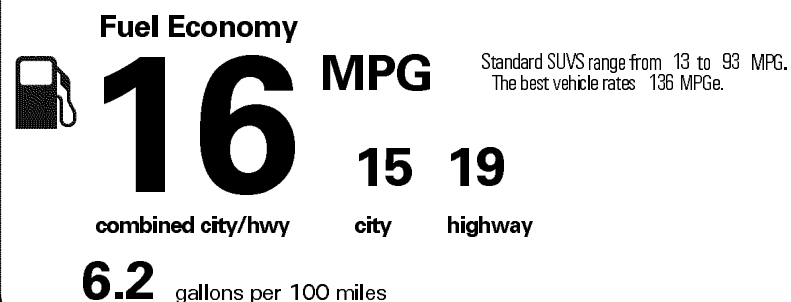

MANUFACTURER'S SUGGESTED RETAIL PRICE

- ** Headlamp Washers 100.00
- ** Premium Sport Design Package: 5,510.00
 - 19" Dark Gray Metallic Alloy Wheels, LED Foglamps, Rain-sensing Wipers, Windshield de-icer, Intuitive Parking Assist, Navigation Package, Gray Sapele Wood Trim, Heated/Ventilated Front Seats, Heated 2nd row Tilt/Slide Captain's Chairs, 3-zone Automatic Climate Control; Unique Lower Grill Surround, Front and Rear Bumper Spoilers, Scarlet Taillights, Dark Gray Exhaust Tip, Chrome Detail Side Mirrors
- ** Cargo-Area Tonneau Cover 150.00
- ** Wood & Leather-Trimmed Steering Wheel 300.00
- ** All-Weather Floor Mats with Cargo Mat 345.00
- ** Cargo Net/Cargo Mat/Wheel Locks & Key Gloves 285.00
- ** Tow Hitch with Ball Mount 655.00

\$53,000.00

Not Original - Copy

Created on 2019-12-06 07:12:28 (UTC)

EPA DOT Fuel Economy and Environment

Gasoline Vehicle

You spend \$7,750 more in fuel costs over 5 years compared to the average new vehicle.