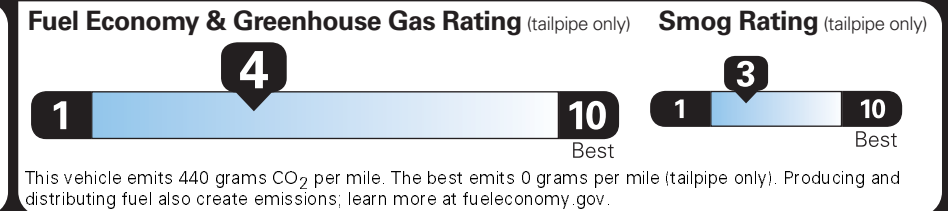

FUNCTIONAL

- AUTO HOLD
- BLIS W/CROSS-TRAFFIC ALERT
- HILL START ASSIST
- LINCOLN CONNECT - 4G MODEM WITH WIFI CAPABILITY
- REVERSE SENSING SYSTEM
- SIRIUSXM SAT N/A AK/HI
- SYNC® 3
- UNIVERSAL GARAGE DOOR OPEN
- VOICE ACT NAVIGATION SYS

- PERSONAL SAFETY SYSTEM
- SOS POST CRASH SYSTEM
- TIRE PRESSURE MONITOR SYS

WARRANTY

- 4YR/50K MILE WARRANTY
- 4YR/50K PICKUP/DELIVERY SVC
- 6YR/70K MI POWERTRAIN WARR

SAFETY/SECURITY

- ADVANCETRAC WITH RSC
- AIRBAGS - SAFETY CANOPY
- PERIMETER ALARM

INCLUDED ON THIS VEHICLE

EQUIPMENT GROUP 300A RESERVE

OPTIONAL EQUIPMENT/OTHER

2018 MODEL YEAR	
WHITE PLATINUM MET TRI-COAT	695.00
.20" PRM PNT/BRT MCH 20-SPK AL	
LINCOLN MKX CLIMATE PACKAGE	790.00
HEATED REAR SEATS	
HEATED STEERING WHEEL	
RAIN SENSING WIPERS	
WINDSHIELD WIPER DE-ICER	
50 STATE EMISSIONS	NO CHARGE
ROOF RACK SIDE RAILS-SATIN	195.00
FRONT LICENSE PLATE BRACKET	NO CHARGE

PRICE INFORMATION

BASE PRICE	$46,560.00
TOTAL OPTIONS/OTHER	1,680.00
TOTAL VEHICLE & OPTIONS/OTHER	48,240.00
DESTINATION & DELIVERY	925.00

EPA DOT Fuel Economy and Environment

Gasoline Vehicle

Fuel Economy

20 MPG
combined city/hwy

17 city 25 highway

5.0 gallons per 100 miles

Small SUVs range from 18 to 34 MPG. The best vehicle rates 136 MPGe.

You spend **$2,250** more in fuel costs over 5 years compared to the average new vehicle.

Annual fuel cost **$1,800**

Actual results will vary for many reasons, including driving conditions and how you drive and maintain your vehicle. The average new vehicle gets 27 MPG and costs $6,750 to fuel over 5 years. Cost estimates are based on 15,000 miles per year at $2.40 per gallon. MPGe is miles per gasoline gallon equivalent. Vehicle emissions are a significant cause of climate change and smog.

fueleconomy.gov

Calculate personalized estimates and compare vehicles

GOVERNMENT 5-STAR SAFETY RATINGS

Overall Vehicle Score ★★★★★
Based on the combined ratings of frontal, side and rollover. Should ONLY be compared to other vehicles of similar size and weight.

Frontal Crash Driver Passenger ★★★★★
Based on the risk of injury in a frontal impact. Should ONLY be compared to other vehicles of similar size and weight.

Side Crash Front seat Rear seat ★★★★★
Based on the risk of injury in a side impact.

Rollover ★★★★★
Based on the risk of rollover in a single-vehicle crash.

Star ratings range from 1 to 5 stars (★★★★★), with 5 being the highest. Source: National Highway Traffic Safety Administration (NHTSA). www.safercar.gov or 1-888-327-4236