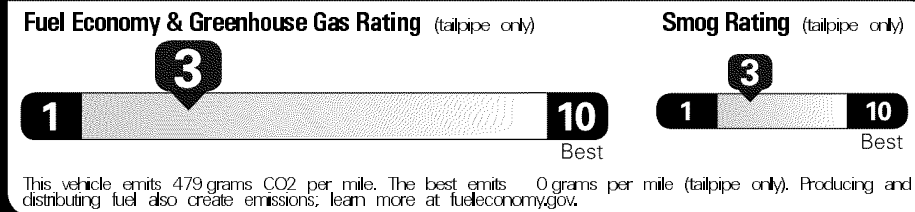

MANUFACTURER'S SUGGESTED RETAIL PRICE $42,725.00

OPTIONAL EQUIPMENT

FE 50 State Emissions
QC Keep It Wild Savings -1,000.00

Not Original - Copy

Created on 2017-11-04 08:33:13 (UTC)

EPA DOT Fuel Economy and Environment

Gasoline Vehicle

Fuel Economy

18 MPG Standard SUVs range from 12 to 93 MPG. The best vehicle rates 136 MPGe.

17 city **21** highway

5.6 gallons per 100 miles

You spend $3,250

more in fuel costs over 5 years compared to the average new vehicle.

Annual fuel Cost $2,000

Actual results will vary for many reasons, including driving conditions and how you drive and maintain your vehicle. The average new vehicle gets 27 MPG and costs $6,750 to fuel over 5 years. Cost estimates are based on 15,000 miles per year at $2.40 per gallon. MPGe is miles per gasoline gallon equivalent. Vehicle emissions are a significant cause of climate change and smog.

fuelconomy.gov
Calculate personalized estimates and compare vehicles

DELIVERY, PROCESSING AND HANDLING FEE 0.00

TOTAL $41,725.00

The New Vehicle Limited Warranty provides 3-year/36,000 mile basic coverage, 5-year/60,000 mile powertrain coverage, plus 5-year/unlimited mile corrosion perforation coverage. See Warranty and Maintenance Guide for details. An extended service contract may be available for the vehicle. Ask dealer for details. Manufacturer's suggested retail price includes manufacturer's recommended pre-delivery service. Gasoline, license and title fees, applicable federal, state and local taxes and dealer and distributor installed options and accessories are not included in the manufacturer's suggested retail price. ToyotaCare, which covers normal factory scheduled maintenance for two years or 25,000 miles, whichever occurs first, is included as part of the sales price of the vehicle for qualifying buyers. See participating dealer for eligibility and coverage details.

Dealer Name / Address: 42103 GULF STATES TOYOTA INC 1375 ENCLAVE PARKWAY RETAIL SALES HOUSTON TX77077

Delivered by Truck to: 42000 GULF STATES TOYOTA, INC. 20412 E. HARDY STREET HOUSTON TX77073