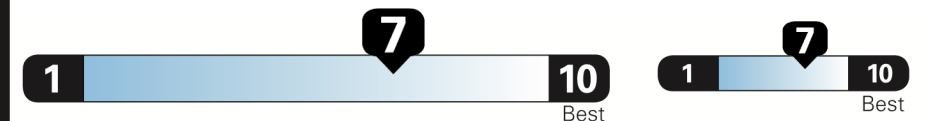

You save

\$1,250

in fuel costs over 5 years

compared to the average new vehicle.

Annual fuel cost

\$1,250

Fuel Economy & Greenhouse Gas Rating (tailpipe only) Smog Rating (tailpipe only)

This vehicle emits 279 grams CO₂ per mile. The best emits 0 grams per mile (tailpipe only). Producing and distributing fuel also create emissions; learn more at fuel economy.gov.