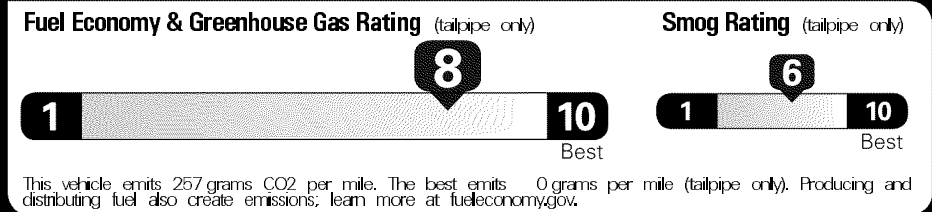

MANUFACTURER'S SUGGESTED RETAIL PRICE **$22,050.00**

OPTIONAL EQUIPMENT

FE	50 State Emissions	
D5.	Door Edge Guards	125.00
EF.	Rear Bumper Protector	79.00
2T.	All Weather Floor Liner Package	249.00

Not Original - Copy

Created on 2019-11-21 06:18:56 (UTC)

EPA DOT Fuel Economy and Environment

Gasoline Vehicle

Fuel Economy
34 MPG
combined city/hwy
31 city
40 highway
2.9 gallons per 100 miles

Compacts range from 14 to 119 MPG. The best vehicle rates 136 MPGe.

You save $1,500
in fuel costs over 5 years compared to the average new vehicle.

Annual fuel cost
$1,200

Actual results will vary for many reasons, including driving conditions and how you drive and maintain your vehicle. The average new vehicle gets 27 MPG and costs $7,500 to fuel over 5 years. Cost estimates are based on 15,000 miles per year at $2.70 per gallon. MPGe is miles per gasoline gallon equivalent. Vehicle emissions are a significant cause of climate change and smog.

fuelconomy.gov
Calculate personalized estimates and compare vehicles

DELIVERY, PROCESSING AND HANDLING FEE 955.00

TOTAL $23,458.00

The New Vehicle Limited Warranty provides 3-year/36,000 mile basic coverage, 5-year/60,000 mile powertrain coverage, plus 5-year/unlimited mile corrosion perforation coverage. See Warranty and Maintenance Guide for details. An extended service contract may be available for the vehicle. Ask dealer for details. Manufacturer's suggested retail price includes manufacturer's recommended pre-delivery service. Gasoline, license and title fees, applicable federal, state and local taxes and dealer and distributor installed options and accessories are not included in the manufacturer's suggested retail price.

ToyotaCare, which covers normal factory scheduled maintenance for two years or 25,000 miles, whichever occurs first, is included as part of the sales price of the vehicle for qualifying buyers. See participating dealer for eligibility and coverage details.

Delivered by Truck to: 04222
TOYOTA CARLSBAD
5424 PASEO DEL NORTE
CARLSBAD CA92008