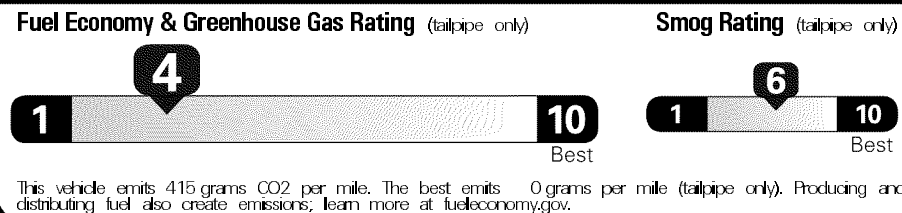

\$40,200.00

Not Original Copy

EPA DOT Fuel Economy and Environment

Gasoline Vehicle

You spend \$3,000
 more in fuel costs over 5 years compared to the average new vehicle.

Annual fuel cost \$2,000

Actual results will vary for many reasons, including driving conditions and how you drive and maintain your vehicle. The average new vehicle gets 26 MPG and costs \$7,000 to fuel over 5 years. Cost estimates are based on 15,000 miles per year at \$2.80 per gallon. MPGe is miles per gasoline gallon equivalent. Vehicle emissions are a significant cause of climate change and smog.