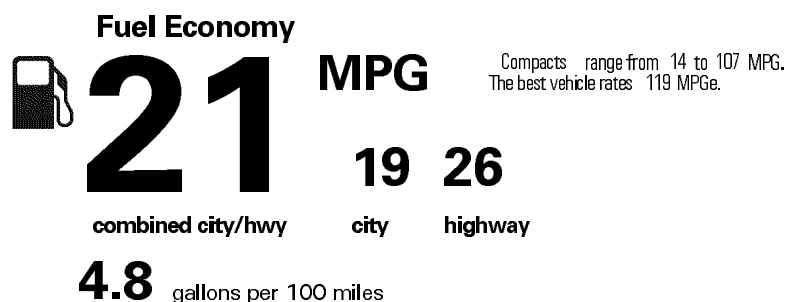

MANUFACTURER'S SUGGESTED RETAIL PRICE

- ** 18" Mesh Alloy Wheels Liquid Graphite Finish, FR: 225/40R18 RR: 255/35R18, All-Season Tires -N/C-
- ** Power Rear Sunshade 210.00
- ** Luxury Package: 4,880.00
 Exterior: LED headlamps (low/high beam), Rain-sensing wipers, Auto-Dimming exterior mirrors w/reverse auto tilt
 Interior: Leather-trimmed interior with genuine wood trim, Heated & Ventilated front seats, Power tilt/telescopic steering column
 Memory: Driver seat, mirrors, & steering column
 Safety: Blind Spot Monitor w/Rear Cross-Traffic Alert, Intuitive Parking Assist, Back up Monitor
- ** Navigation System 1,735.00
 10.25" Display, Remote Touch Interface, Lexus Enform, Destinations (includes 1-yr trial subscription); & App Suite (Complimentary), Voice Command, Lexus Insider, Electrochromic Auto-Dimming Rearview Mirror
- ** Heated Leather Steering Wheel w/Paddle Shifters 150.00
- ** All Weather Floor Mats 110.00
- ** Trunk Mat/Cargo Net/Whl Locks/Rr Bumper App/Glove 334.00

\$40,200.00

Not Original Copy

EPA DOT Fuel Economy and Environment

Gasoline Vehicle

You spend \$3,000
 more in fuel costs over 5 years compared to the average new vehicle.

Annual fuel cost \$2,000

Actual results will vary for many reasons, including driving conditions and how you drive and maintain your vehicle. The average new vehicle gets 26 MPG and costs \$7,000 to fuel over 5 years. Cost estimates are based on 15,000 miles per year at \$2.80 per gallon. MPGe is miles per gasoline gallon equivalent. Vehicle emissions are a significant cause of climate change and smog.