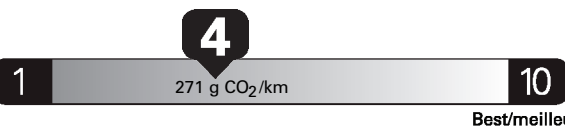

Carbon Dioxide Rating / Indice de dioxyde de carbone

Tailpipe emissions only / Émissions du tuyau d'échappement seulement