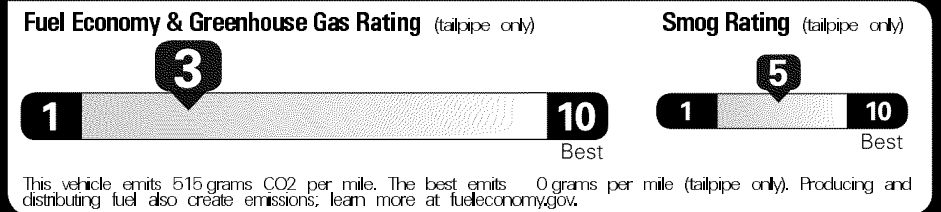

EXTERIOR

- Power Sliding Rear Window
- Skid Plates-On Engine/Front Suspension, Fuel Tank, and Transfer Case
- 17" Alloy Wheels
- Full Size Spare Tire

INTERIOR

- Premium Audio - 8" Touch Screen, Dynamic Navigation, 8 Speakers, HandsFree Bluetooth Phone/Music, USB Media Port, 2 USB Charge-Ports, SiriusXM w/3-Month All Access Trial, Android Auto & Apple CarPlay Compatible
- Smart Key System with Push Button Start
- SofTex-Trimmed, Power & Heated Front Seats; 40/20/40 Split, Recline & Fold-Flat 2nd-Row
- Connected Services - Safety Connect with 1-year trial, Destination Assist with 1-year trial, Wi-Fi Connect w/2GB within 3-month trial

Full Tank of Gas

MANUFACTURER'S SUGGESTED RETAIL PRICE $41,190.00

OPTIONAL EQUIPMENT

- FE 50 State Emissions
- MR Power Tilt/Slide Moonroof w/Sunshade 630.00
- QD Keep It Wild Savings -750.00

Original - Copy

Created on 2020-05-02 04:44:26 (UTC)

EPA DOT Fuel Economy and Environment

Gasoline Vehicle

Fuel Economy

17 MPG Standard SUVs range from 13 to 101 MPG. The best vehicle rates 136 MPGe.

16 **19**
combined city/hwy city highway

5.9 gallons per 100 miles

You spend $4,500

more in fuel costs over 5 years compared to the average new vehicle.

DELIVERY, PROCESSING AND HANDLING FEE 0.00

Annual fuel cost $2,400

TOTAL $41,070.00

Actual results will vary for many reasons, including driving conditions and how you drive and maintain your vehicle. The average new vehicle gets 27 MPG and costs $7,500 to fuel over 5 years. Cost estimates are based on 15,000 miles per year at $2.70 per gallon. MPGe is miles per gasoline gallon equivalent. Vehicle emissions are a significant cause of climate change and smog.

fueleconomy.gov
Calculate personalized estimates and compare vehicles

The New Vehicle Limited Warranty provides 3-year/36,000 mile basic coverage, 5-year/60,000 mile powertrain coverage, plus 5-year/unlimited mile corrosion perforation coverage. See Warranty and Maintenance Guide for details. An extended service contract may be available for the vehicle. Ask dealer for details. Manufacturer's suggested retail price includes manufacturer's recommended pre-delivery service. Gasoline, license and title fees, applicable federal, state and local taxes and dealer and distributor installed options and accessories are not included in the manufacturer's suggested retail price.

ToyotaCare, which covers normal factory scheduled maintenance for two years or 25,000 miles, whichever occurs first, is included as part of the sales price of the vehicle for qualifying buyers. See participating dealer for eligibility and coverage details.

Delivered by Truck to: 42255
SILSBEE TOYOTA
1396 HIGHWAY 327 EAST
P.O. BOX 815
SILSBEE TX77656