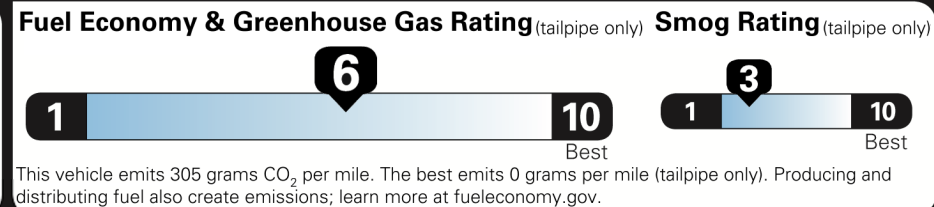

EXTERIOR

- LED Headlights
- LED Daytime Running Lights
- Heated Power Auto Folding Mirrors w/ C-HR Puddle Lights

INTERIOR

- Audio - 8-in Touchscreen, 6 Speakers, HandsFree Bluetooth Phone/Music, USB Media/Charge-Port
- SiriusXM w/ 3-Month All Access Trial
- Android Auto & Apple CarPlay Compatible
- Smart Key w/ Push Button Start
- Remote Keyless Entry w/ Panic Function
- One-Touch Automatic Windows
- Tilt/Telescope Steering Wheel w/ Voice Command, Audio & Multi-Information Display Controls
- For full product details, please visit Toyota.com/C-HR

Full Tank of Gas

MANUFACTURER'S SUGGESTED RETAIL PRICE

$23,480.00

OPTIONAL EQUIPMENT

FE	50 State Emissions	
3T.	Removable Cross Bars	299.00
EF.	Rear Bumper Protector	79.00
DK.	Preferred Owner's Portfolio	
CF.	Carpeted Floor Mats/Cargo Mat	269.00

Not Original - Copy
Created: 2020-11-19 05:34:04 (UTC)

EPA DOT Fuel Economy and Environment

Gasoline Vehicle

Fuel Economy
29 MPG
combined city/hwy
27 city 31 highway
3.4 gallons per 100 miles

Compacts range from 14 to 113 MPG. The best vehicle rates 141 MPGe.

You save $500
in fuel costs over 5 years compared to the average new vehicle.

Annual fuel cost
$1,400

Actual results will vary for many reasons, including driving conditions and how you drive and maintain your vehicle. The average new vehicle gets 27 MPG and costs $7,500 to fuel over 5 years. Cost estimates are based on 15,000 miles per year at $2.70 per gallon. MPGe is miles per gasoline gallon equivalent. Vehicle emissions are a significant cause of climate change and smog.

fuel economy.gov
Calculate personalized estimates and compare vehicles

DELIVERY, PROCESSING AND HANDLING FEE 1,175.00

TOTAL $25,302.00

The New Vehicle Limited Warranty provides 3-year/36,000 mile basic coverage, 5-year/60,000 mile powertrain coverage, plus 5-year/unlimited mile corrosion perforation coverage. See Warranty and Maintenance Guide for details. An extended service contract may be available for the vehicle. Ask dealer for details. Manufacturer's suggested retail price includes manufacturer's recommended pre-delivery service. Gasoline, license and title fees, applicable federal, state and local taxes and dealer and distributor installed options and accessories are not included in the manufacturer's suggested retail price.

ToyotaCare, which covers normal factory scheduled maintenance for two years or 25,000 miles, whichever occurs first, is included as part of the sales price of the vehicle for qualifying buyers. See participating dealer for eligibility and coverage details.

Delivered by Truck to: 04315
MARINA DEL REY TOYOTA
4636 LINCOLN BOULEVARD
MARINA DEL REY CA90292

TML2E1N1S0F0W0