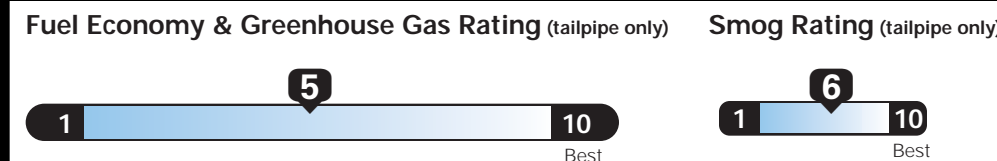

This vehicle emits 416 grams CO2 per mile. The best emits 0 grams per mile (tailpipe only). Producing and distributing fuel also creates emissions; learn more at fueleconomy.gov

Actual results will vary for many reasons, including driving conditions and how you drive and maintain your vehicle. The average new vehicle gets 26 MPG and cost $7,000 to fuel over 5 years. Cost estimates are based on 15,000 miles per year at $2.45 per gallon. MPGe is miles per gasoline gallon equivalent. Vehicle emissions are a significant cause of climate change and smog.

fueleconomy.gov

Calculate personalized estimates and compare vehicles

GOVERNMENT 5-STAR SAFETY RATINGS

Overall Vehicle Score ★★★★★

Based on the combined ratings of frontal, side, and rollover. Should ONLY be compared to other vehicles of similar size and weight.

Frontal Crash ★★★★★
Driver Passenger ★★★★★

Based on the risk of injury in a frontal impact. Should ONLY be compared to other vehicles of similar size and weight.

Side Crash ★★★★★
Front seat Rear seat ★★★★★

Based on the risk of injury in a side impact.

Rollover ★★★★★

Based on the risk of rollover in a single-vehicle crash.

Star ratings range from 1 to 5 stars (★★★★★) with 5 being the highest.

Source: National Highway Traffic Safety Administration (NHTSA)

www.safercar.gov or 1-888-327-4236

The safety ratings above are based on Federal Government tests of particular vehicles equipped with certain features and options. The performance of this vehicle may differ.

PARTS CONTENT INFORMATION

FOR VEHICLES IN THIS CARLINE: U.S./CANADIAN PARTS CONTENT: 62%

MAJOR SOURCES OF FOREIGN PARTS CONTENT: MEXICO: 22%

NOTE: PARTS CONTENT DOES NOT INCLUDE FINAL ASSEMBLY, DISTRIBUTION, OR OTHER NON-PARTS COSTS.

FOR THIS VEHICLE: FINAL ASSEMBLY POINT: WINDSOR, ONTARIO, CANADA

COUNTRY OF ORIGIN: ENGINE: MEXICO TRANSMISSION: UNITED STATES