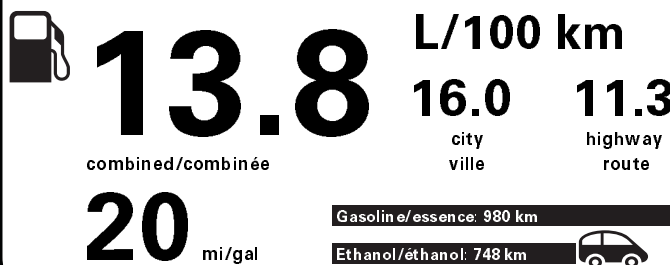

Fuel Consumption / Consommation de carburant

Annual fuel **COST**
for an annual distance of 20,000 km, and an average fuel price of $1.09 per litre

$ 3 008

Coût annuel en carburant

pour une distance annuelle de 20 000 km, et un prix moyen du carburant de 1,09 $ par litre

Standard pickup trucks range from /
Les camionnettes ordinaires font entre
10.1 - 16.6 L_e /100 km

L_e is gasoline litre equivalent
L_e signifie litre équivalent d'essence

Carbon Dioxide Rating / Indice de dioxyde de carbone

Tailpipe emissions only / Émissions du tuyau d'échappement seulement

Smog Rating / Indice de Smog

Estimates are based on Government of Canada approved criteria and testing methods. Vehicle's actual fuel consumption will vary.

Estimations établies selon des méthodes d'essai et des critères approuvés par le gouvernement du Canada. La consommation de carburant réelle du véhicule variera.

For more information visit

vehicles.nrcan.gc.ca

Pour plus d'information visitez

vehicules.nrcan.gc.ca

U.S. GOVERNMENT SAFETY RATINGS
COTES DE SÉCURITÉ DU GOUVERNEMENT AMÉRICAIN

Overall Vehicle Score / Cote globale du véhicule	★★★★★
Frontal Crash / Collision frontale	★★★★★
Side Crash / Collision latérale	★★★★★
Rollover / Capotage	★★★★

Star ratings range from 1 to 5 stars (★★★★★), with 5 being the highest.
Les cotes varient de 1 à 5 étoiles (★★★★★), 5 étant la cote la plus élevée.

Source: U.S. National Highway Traffic Safety Administration
For more information / Pour de plus amples renseignements
www.safercar.gov