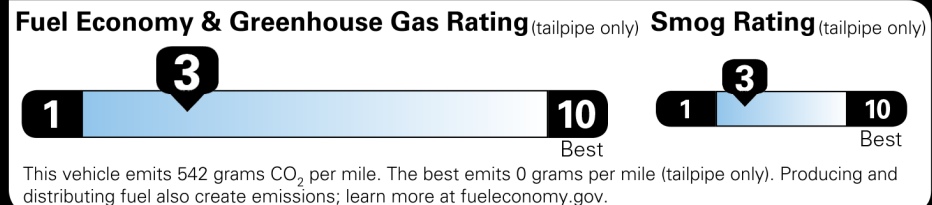

INSTALLED OPTIONS

MANUFACTURER'S SUGGESTED RETAIL PRICE

\$55,425.00

- ** Headlamp Washers 100.00
- ** PREMIUM PLUS SPORT DESIGN w/CAPTAIN'S CHAIRS 5,750.00
- Mark Levinson 17-Speaker Surround Sound System, Power Third-Row Seats, 19" Dark Gray Metallic Alloy Wheels, LED Foglamps, Rain-sensing Wipers, Windshield De-Icer, Gray Sapele Wood Trim, Heated/Ventilated Front Seats, Heated 2nd Row, Tilt/Slide Captain's Chairs, 3-Zone Auto Climate Control, Unique Lower Grille Surround, Front and Rear Bumper Spoilers, Scarlet Taillights
- Dark Gray Exhaust Tip, Chrome Detail Side Mirrors
- ** Tonneau Cover 150.00
- ** Heated Wood & Leather Steering Wheel 450.00
- ** Cargo Net/Cargo Mat/Wheel Locks & Key Gloves 325.00

Not Original Copy

Created on 2022-01-06 22:28:17 (UTC)

EPA DOT Fuel Economy and Environment

Gasoline Vehicle

You spend \$7,250 more in fuel costs over 5 years compared to the average new vehicle.

Annual fuel cost \$2,750