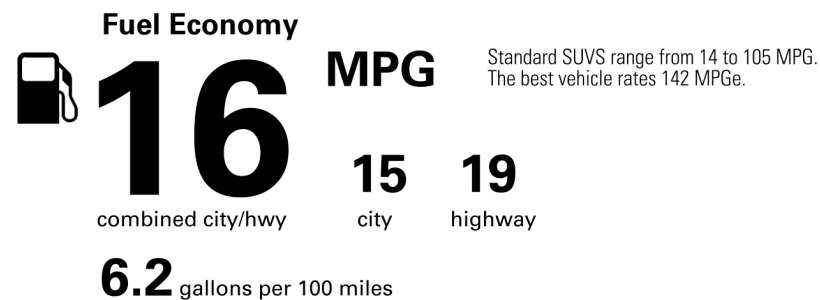

INSTALLED OPTIONS

MANUFACTURER'S SUGGESTED RETAIL PRICE

\$55,425.00

- ** Headlamp Washers 100.00
- ** PREMIUM PLUS SPORT DESIGN w/CAPTAIN'S CHAIRS 5,750.00
- Mark Levinson 17-Speaker Surround Sound System, Power Third-Row Seats, 19" Dark Gray Metallic Alloy Wheels, LED Foglamps, Rain-sensing Wipers, Windshield De-Icer, Gray Sapele Wood Trim, Heated/Ventilated Front Seats, Heated 2nd Row, Tilt/Slide Captain's Chairs, 3-Zone Auto Climate Control, Unique Lower Grille Surround, Front and Rear Bumper Spoilers, Scarlet Taillights
- Dark Gray Exhaust Tip, Chrome Detail Side Mirrors
- ** Tonneau Cover 150.00
- ** Heated Wood & Leather Steering Wheel 450.00
- ** Cargo Net/Cargo Mat/Wheel Locks & Key Gloves 325.00

Not Original Copy

Created on 2022-01-06 22:28:17 (UTC)

EPA DOT Fuel Economy and Environment

Gasoline Vehicle

You spend \$7,250 more in fuel costs over 5 years compared to the average new vehicle.

Annual fuel cost \$2,750

Actual results will vary for many reasons, including driving conditions and how you drive and maintain your vehicle. The average new vehicle gets 27 MPG and costs \$6,500 to fuel over 5 years. Cost estimates are based on 15,000 miles per year at \$2.95 per gallon. MPGe is miles per gasoline gallon equivalent. Vehicle emissions are a significant cause of climate change and smog.