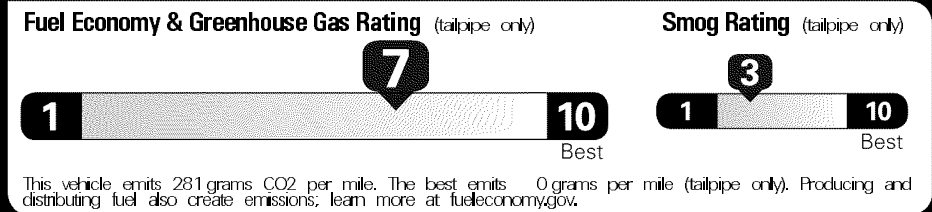

EXTERIOR
- Bi-LED Headlights
- LED Daytime Running Lights In Headlight
- Color-Keyed Heated Power Outside Mirrors

INTERIOR
- Premium Fabric-Trimmed 6-Way Adj Dr Seat
- 4-Way Adj Fr Pass Seat w/Seatback Pocket
- Entune Audio w/6.1-in Touch-screen incl Entune Multimedia Bundle (AUX/USB/BT/Adv Voice Recognition), Siri Eyes Free
- 3.5-in Monochrome TFT Multi-Info Display
- Integrated Backup Camera w/Projected Pth
- Steering Wheel w/ Audio & Bluetooth Hands-Free Phone Voice Command Controls
- Auto Climate Control w/ Pollen Filter and Push Button Controls
- Remote Keyless Entry System
- Power Door Locks and Windows
Full Tank of Gas

MANUFACTURER'S SUGGESTED RETAIL PRICE $18,985.00

OPTIONAL EQUIPMENT
FE 50 State Emissions 395.00
PC Special Color 125.00
D5. Door Edge Guards 352.00
Z5. Protection Package

Not Original - Copy

Created on 2017-11-07 07:50:12 (UTC)

EPA DOT Fuel Economy and Environment

Gasoline Vehicle

Fuel Economy
32 MPG
Midsize Cars range from 13 to 136 MPG. The best vehicle rates 136 MPGe.
28 36
combined city/hwy city highway
3.1 gallons per 100 miles

You save $1,250
in fuel costs over 5 years compared to the average new vehicle.

Annual fuel Cost
$1,100

Actual results will vary for many reasons, including driving conditions and how you drive and maintain your vehicle. The average new vehicle gets 27 MPG and costs $6,750 to fuel over 5 years. Cost estimates are based on 15,000 miles per year at $2.40 per gallon. MPGe is miles per gasoline gallon equivalent. Vehicle emissions are a significant cause of climate change and smog.

fuelconomy.gov
Calculate personalized estimates and compare vehicles

DELIVERY, PROCESSING AND HANDLING FEE 895.00

TOTAL $20,752.00

The New Vehicle Limited Warranty provides 3-year/36,000 mile basic coverage, 5-year/60,000 mile powertrain coverage, plus 5-year/unlimited mile corrosion perforation coverage. See Warranty and Maintenance Guide for details. An extended service contract may be available for the vehicle. Ask dealer for details. Manufacturer's suggested retail price includes manufacturer's recommended pre-delivery service. Gasoline, license and title fees, applicable federal, state and local taxes and dealer and distributor installed options and accessories are not included in the manufacturer's suggested retail price. ToyotaCare, which covers normal factory scheduled maintenance for two years or 25,000 miles, whichever occurs first, is included as part of the sales price of the vehicle for qualifying buyers. See participating dealer for eligibility and coverage details.

Delivered by Truck to: 04554
JOHN ELWAY'S CROWN TOYOTA
1201 KETTERING DRIVE
ONTARIO CA91761