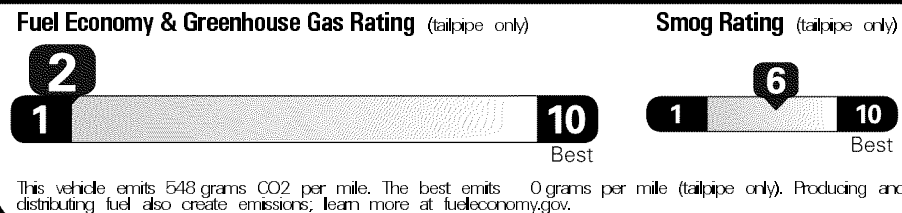

Actual results will vary for many reasons, including driving conditions and how you drive and maintain your vehicle. The average new vehicle gets 26 MPG and costs $7,000 to fuel over 5 years. Cost estimates are based on 15,000 miles per year at $2.80 per gallon. MPGe is miles per gasoline gallon equivalent. Vehicle emissions are a significant cause of climate change and smog.

fueleconomy.gov
Calculate personalized estimates and compare vehicles

GOVERNMENT 5-STAR SAFETY RATINGS

This vehicle has not been rated by the government for overall vehicle score, frontal crash, side crash or rollover risk.

Star ratings range from 1 to 5 stars (★★★★★) with 5 being the highest.
Source: National Highway Traffic Safety Administration (NHTSA)
www.safercar.gov or 1-888-327-4236

SUB-TOTAL $58,574.00
DELIVERY, PROCESSING AND HANDLING FEE 995.00
TOTAL **$59,569.00**

APPLICABLE FEDERAL TAXES NOT INCLUDED

Manufacturer's suggested retail price includes manufacturer's recommended pre-delivery service.
License and title fees, state, local and applicable federal taxes, and dealer installed options and accessories are not included in the manufacturer's suggested retail price.
LEXUS NEW VEHICLE LIMITED WARRANTY
Limited warranty coverage highlights include
^ 4YR / 50000 mile basic coverage
^ 6YR / 70000 mile powertrain coverage
^ 6YR / Unlimited mile corrosion perforation warranty
See your Warranty and Services Guide for details.
LEXUS IS PLEASED TO OFFER THE FOLLOWING OWNER SUPPORT PACKAGE WITH EACH NEW LEXUS
^ 24 hour, 365 day/yr. roadside assistance plan
^ Complimentary 1st and 2nd scheduled maintenance services
^ Lodging for emergency breakdown 100 miles from home
An extended service contract may be available for this vehicle. Ask dealer for details

131A37 543 FT CC4801R L364