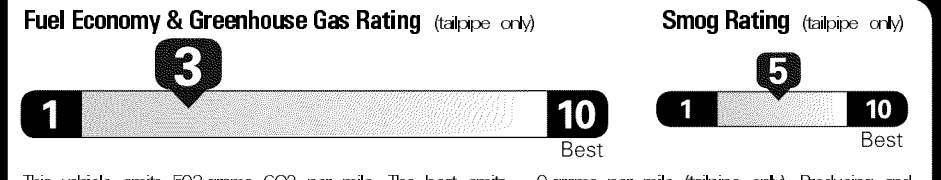

1. **EXTERIOR**
2. Power Sliding Rear Window
   - Skid Plates - On Engine/Front Suspension & Fuel Tank
   - 17" Alloy Wheels
   - Full Size Spare Tire

1. **INTERIOR**
2. Audio - 8" Touch Screen, 8 Spkrs, HandsFree Bluetooth Phone/Music, USB Media Port, 2 USB Charge-Ports, SiriusXM w/3-Month All Access Trial, Android Auto & Apple CarPlay Compatible
   - Fabric-Trimmed, 8-Way Power Driver Seat, 40/20/40 Split, Recline&Fold-Flat 2nd-Row
   - Connected Services - Safety Connect with 1-year trial, Wi-Fi Connect w/2GB within 3-month trial, ***Full Tank of Gas***

MANUFACTURER'S SUGGESTED RETAIL PRICE $36,020.00

1. **OPTIONAL EQUIPMENT**
2. FE 50 State Emissions
   - EE Premium Audio - 8" Touch Screen, Dynamic Navigation, 8 Speakers, HandsFree Bluetooth Phone/Music, USB Media Port, 2 USB Charge-Ports, SiriusXM w/3-Month All Access Trial, Android Auto & Apple CarPlay Compatible Destination Assist with 1-year trial 1,585.00
   - QB Keep It Wild Savings -500.00

Original - Copy

Created on 2020-05-02 04:44:26 (UTC)

EPA DOT Fuel Economy and Environment

Gasoline Vehicle

Fuel Economy

17 MPG Standard SUVs range from 13 to 101 MPG. The best vehicle rates 136 MPGe.

16 19
combined city/hwy city highway

5.9 gallons per 100 miles

You spend $4,500

more in fuel costs over 5 years compared to the average new vehicle.

Annual fuel cost $2,400

Actual results will vary for many reasons, including driving conditions and how you drive and maintain your vehicle. The average new vehicle gets 27 MPG and costs $7,500 to fuel over 5 years. Cost estimates are based on 15,000 miles per year at $2.70 per gallon. MPGe is miles per gasoline gallon equivalent. Vehicle emissions are a significant cause of climate change and smog.

fuelconomy.gov
Calculate personalized estimates and compare vehicles

DELIVERY, PROCESSING AND HANDLING FEE 0.00

TOTAL $37,105.00

The New Vehicle Limited Warranty provides 3-year/36,000 mile basic coverage, 5-year/60,000 mile powertrain coverage, plus 5-year/unlimited mile corrosion perforation coverage. See Warranty and Maintenance Guide for details. An extended service contract may be available for the vehicle. Ask dealer for details. Manufacturer's suggested retail price includes manufacturer's recommended pre-delivery service. Gasoline, license and title fees, applicable federal, state and local taxes and dealer and distributor installed options and accessories are not included in the manufacturer's suggested retail price.

ToyotaCare, which covers normal factory scheduled maintenance for two years or 25,000 miles, whichever occurs first, is included as part of the sales price of the vehicle for qualifying buyers. See participating dealer for eligibility and coverage details.

Delivered by Truck to: 42296
COWBOY TOYOTA
9525 E. RL THORNTON FRWY
DALLAS TX75228