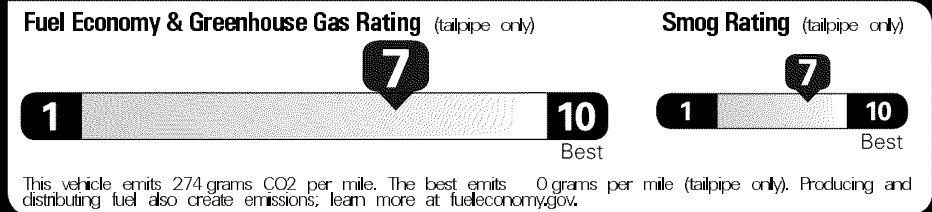

MANUFACTURER'S SUGGESTED RETAIL PRICE $29,000.00

OPTIONAL EQUIPMENT		
FE	50 State Emissions	
DA	Driver Assist Package:	1,675.00
	10" Color Head Up Display	
	Bird's Eye View Camera	
PR	Panoramic Glass Roof	1,045.00
	with Front Power Tilt/Slide Moonroof	
UP	Audio Package:	1,800.00
	Entune 3.0 Audio Plus with JBL w/ Clari-Fi, Connected Navigation and App Suite, Qi-Compatible Wireless Smartphone Charging	
CF	Carpet /Trunk Mat Set	224.00

Original - Copy
Created on 2017-12-08 06:49:42 (UTC)

EPA DOT Fuel Economy and Environment

Gasoline Vehicle

Fuel Economy
32 MPG
28 city 39 highway
3.1 gallons per 100 miles

Midsized Cars range from 13 to 136 MPG. The best vehicle rates 136 MPGe.

You save $1,250
in fuel costs over 5 years compared to the average new vehicle.

Annual fuel Cost
$ 1,100

Actual results will vary for many reasons, including driving conditions and how you drive and maintain your vehicle. The average new vehicle gets 27 MPG and costs $6,750 to fuel over 5 years. Cost estimates are based on 15,000 miles per year at $2.40 per gallon. MPGe is miles per gasoline gallon equivalent. Vehicle emissions are a significant cause of climate change and smog.

fueleconomy.gov
Calculate personalized estimates and compare vehicles

DELIVERY, PROCESSING AND HANDLING FEE 895.00

TOTAL $34,639.00

The New Vehicle Limited Warranty provides 3-year/36,000 mile basic coverage, 5-year/60,000 mile powertrain coverage, plus 5-year/unlimited mile corrosion perforation coverage. See Warranty and Maintenance Guide for details. An extended service contract may be available for the vehicle. Ask dealer for details. Manufacturer's suggested retail price includes manufacturer's recommended pre-delivery service. Gasoline, license and title fees, applicable federal, state and local taxes and dealer and distributor installed options and accessories are not included in the manufacturer's suggested retail price.

ToyotaCare, which covers normal factory scheduled maintenance for two years or 25,000 miles, whichever occurs first, is included as part of the sales price of the vehicle for qualifying buyers. See participating dealer for eligibility and coverage details.

Delivered by Truck to: 04739
TOYOTA OF DOWNTOWN LA
1901 S FIGUEROA ST
LOS ANGELES CA90007