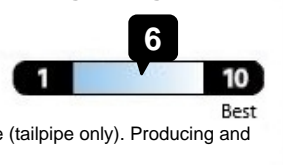

Smog Rating (tailpipe only)

Actual results will vary for many reasons, including driving conditions and how you drive and maintain your vehicle. The average new vehicle gets 27 MPG and costs $7,000 to fuel over 5 years. Cost estimates are based on 15,000 miles per year at $2.55 per gallon. MPGe is miles per gallon equivalent. Vehicle emissions are a significant cause of climate change and smog.

fuelconomy.gov

Calculate personalized estimates and compare vehicles