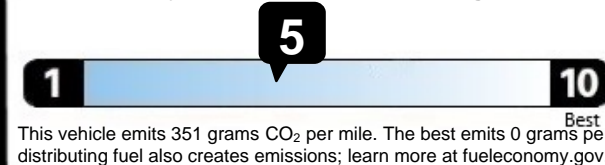

EPA DOT Fuel Economy and Environment

Gasoline Vehicle

Fuel Economy

25 MPG
combined city/hwy

22 MPG
city

30 MPG
highway

4.0 gallons per 100 miles

Small Wagons range from 24 to 119 MPG.
The best vehicle rates 136 MPGe.

You spend
\$750
more in fuel costs
over 5 years
compared to the
average new vehicle.

Annual fuel cost
\$1,550

Fuel Economy & Greenhouse Gas Rating (tailpipe only)

Smog Rating (tailpipe only)

Actual results will vary for many reasons, including driving conditions and how you drive and maintain your vehicle. The average new vehicle gets 27 MPG and costs \$7,000 to fuel over 5 years. Cost estimates are based on 15,000 miles per year at \$2.55 per gallon. MPGe is miles per gallon equivalent. Vehicle emissions are a significant cause of climate change and smog.