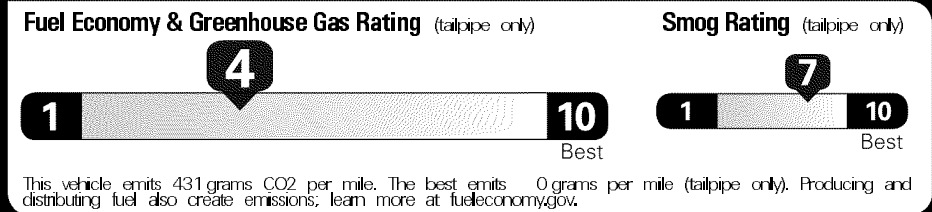

MANUFACTURER'S SUGGESTED RETAIL PRICE **$31,740.00**

1. **OPTIONAL EQUIPMENT**
2. FE 50 State Emissions
   - XX Drop Ship Indicator
   - R6 Predator Tube Step 649.00
   - E5 Exhaust Tip 90.00
   - CJ Bed Mat 120.00
   - 2T All-Weather Floor Liners/Door Sill 209.00
   - D7 Courtesy Delivery Veh/TMS/NFS

GOVERNMENT 5-STAR SAFETY RATINGS

Overall Vehicle Score ★★★★★
Based on the combined ratings of frontal, side and rollover. Should ONLY be compared to other vehicles of similar size and weight.

Frontal Crash Driver Passenger ★★★★★
Based on the risk of injury in a frontal impact. Should ONLY be compared to other vehicles of similar size and weight.

Side Crash Front seat Rear seat ★★★★★
Based on the risk of injury in a side impact.

Rollover ★★★★★
Based on the risk of rollover in a single-vehicle crash.

Star ratings range from 1 to 5 stars (★★★★★) with 5 being the highest.
Source: National Highway Traffic Safety Administration (NHTSA)
www.safercar.gov or 1-888-327-4236

Original - Copy

Created on 2017-02-15 23:34:06 (UTC)

EPA DOT Fuel Economy and Environment

Gasoline Vehicle

Fuel Economy
21 MPG
Small Pickups range from 17 to 25 MPG. The best vehicle rates 119 MPGe.
19 24
combined city/hwy city highway
4.8 gallons per 100 miles

You spend $1,750 more in fuel costs over 5 years compared to the average new vehicle.

Annual fuel cost $1,750

Actual results will vary for many reasons, including driving conditions and how you drive and maintain your vehicle. The average new vehicle gets 26 MPG and costs $7,000 to fuel over 5 years. Cost estimates are based on 15,000 miles per year at $2.45 per gallon. MPGe is miles per gasoline gallon equivalent. Vehicle emissions are a significant cause of climate change and smog.

fuelconomy.gov
Calculate personalized estimates and compare vehicles

DELIVERY, PROCESSING AND HANDLING FEE 940.00

TOTAL $33,748.00

The New Vehicle Limited Warranty provides 3-year/36,000 mile basic coverage, 5-year/60,000 mile powertrain coverage, plus 5-year/unlimited mile corrosion perforation coverage. See Warranty and Maintenance Guide for details. An extended service contract may be available for the vehicle. Ask dealer for details. Manufacturer's suggested retail price includes manufacturer's recommended pre-delivery service. Gasoline, license and title fees, applicable federal, state and local taxes and dealer and distributor installed options and accessories are not included in the manufacturer's suggested retail price. ToyotaCare, which covers normal factory scheduled maintenance for two years or 25,000 miles, whichever occurs first, is included as part of the sales price of the vehicle for qualifying buyers. See participating dealer for eligibility and coverage details.

Dealer Name / Address: 04233 TOYOTA MTR SALES USA, INC ATTN: VEHICLE SERVICES 19001 S. WESTERN AVENUE TORRANCE CA90501
Delivered by Truck to: 02042 AUTONATION TOYOTA TEMPE 7970 SOUTH AUTOPLEX LOOP TEMPE AZ85284