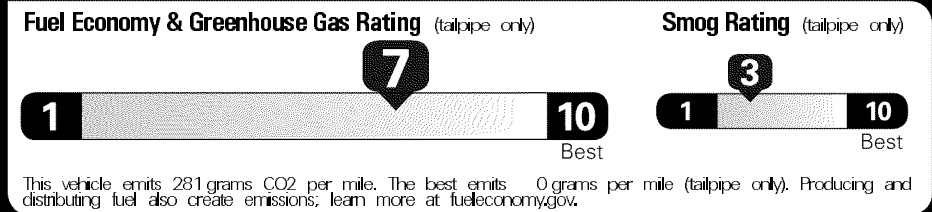

EXTERIOR
- Bi-LED Headlights
- LED Daytime Running Lights In Headlight
- Color-Keyed Heated Power Outside Mirrors

INTERIOR
- Premium Fabric-Trimmed 6-Way Adj Dr Seat
4-Way Adj Fr Pass Seat w/Seatback Pocket
- Entune Audio w/6.1-in Touch-screen incl Entune Multimedia Bundle (AUX/USB/BT/Adv Voice Recognition), Siri Eyes Free
- 3.5-in Monochrome TFT Multi-Info Display
- Integrated Backup Camera w/Projected Pth
- Steering Wheel w/ Audio & Bluetooth Hands-Free Phone Voice Command Controls
- Auto Climate Control w/ Pollen Filter and Push Button Controls
- Remote Keyless Entry System
- Power Door Locks and Windows
Full Tank of Gas

MANUFACTURER'S SUGGESTED RETAIL PRICE **$18,985.00**

OPTIONAL EQUIPMENT
FE 50 State Emissions
CF. Carpet/Trunk Mat Set 224.00

EPA DOT Fuel Economy and Environment

Gasoline Vehicle

Fuel Economy
32 MPG
Midsize Cars range from 14 to 136 MPG. The best vehicle rates 136 MPGe.
28 **36**
combined city/hwy city highway
3.1 gallons per 100 miles

You save $1,250
in fuel costs over 5 years compared to the average new vehicle.

Annual fuel Cost
$1,100

Actual results will vary for many reasons, including driving conditions and how you drive and maintain your vehicle. The average new vehicle gets 27 MPG and costs $6,750 to fuel over 5 years. Cost estimates are based on 15,000 miles per year at $2.40 per gallon. MPGe is miles per gasoline gallon equivalent. Vehicle emissions are a significant cause of climate change and smog.

fuelconomy.gov
Calculate personalized estimates and compare vehicles

DELIVERY, PROCESSING AND HANDLING FEE 895.00

TOTAL $20,104.00

The New Vehicle Limited Warranty provides 3-year/36,000 mile basic coverage, 5-year/60,000 mile powertrain coverage, plus 5-year/unlimited mile corrosion perforation coverage. See Warranty and Maintenance Guide for details. An extended service contract may be available for the vehicle. Ask dealer for details. Manufacturer's suggested retail price includes manufacturer's recommended pre-delivery service. Gasoline, license and title fees, applicable federal, state and local taxes and dealer and distributor installed options and accessories are not included in the manufacturer's suggested retail price. ToyotaCare, which covers normal factory scheduled maintenance for two years or 25,000 miles, whichever occurs first, is included as part of the sales price of the vehicle for qualifying buyers. See participating dealer for eligibility and coverage details.

Delivered by Truck to: 04096
TOYOTA OF WHITTIER
14577 E WHITTIER BLVD
WHITTIER CA90605