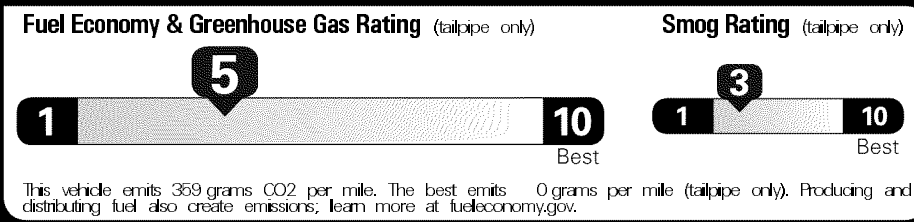

EPA DOT Fuel Economy and Environment

Gasoline Vehicle

Fuel Economy
25 MPG
Small SUVs range from 18 to 120 MPG. The best vehicle rates 136 MPG.
22 city **28** highway
4.0 gallons per 100 miles

You spend $ 2,000
more in fuel costs over 5 years compared to the average new vehicle.

Annual fuel cost $ 1,800