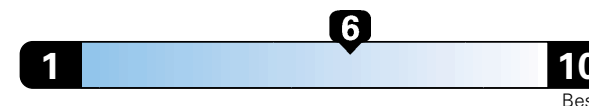

Fuel Economy and Environment

Gasoline Vehicle

27 MPG
combined city/hwy

24 city
33 highway

3.7 gallons per 100 miles

These estimates reflect new EPA methods beginning with 2017 models.

Midsized cars range from 12 to 136 MPGe.
The best vehicle rates 136 MPGe.

You spend
$1,250
in fuel costs
over 5 years
compared to the
average new vehicle.

Annual fuel cost
$1,650

Fuel Economy & Greenhouse Gas Rating (tailpipe only)