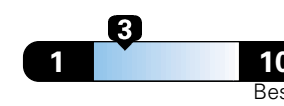

Annual fuel cost
\$1,650

Fuel Economy & Greenhouse Gas Rating (tailpipe only)

Smog Rating (tailpipe only)

This vehicle emits 330 grams CO2 per mile. The best emits 0 grams per mile (tailpipe only). Producing and distributing fuel also creates emissions; learn more at fuel economy.gov.