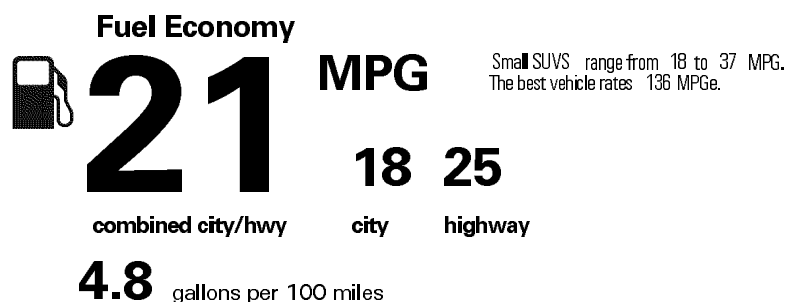

MANUFACTURER'S SUGGESTED RETAIL PRICE

- ** Blind Spot Monitor with Rear-Cross Traffic Braking and Intuitive Park Assist 1,065.00
- ** 20" Split-5-spoke Dark Silver Alloy with Machined Finish 1,170.00
- ** Touch Free Power Rear Door 200.00
- ** Heated and Ventilated Front Seats 640.00
- ** 12.3" Navigation System 12-speaker Premium Audio Package, Lexus Enform Destinations (1-year trial subscription included), Lexus Enform App Suite (Complimentary) 2,120.00
- ** Premium Package Includes: Wood Interior trim, Power Tilt/Slide Moonroof 810.00
- ** Heated Leather Steering Wheel 150.00

\$49,070.00

Not Original - Copy

Created on 2018-04-05 06:03:18 (UTC)

EPA DOT Fuel Economy and Environment

Gasoline Vehicle

You spend \$1,750 more in fuel costs over 5 years compared to the average new vehicle.