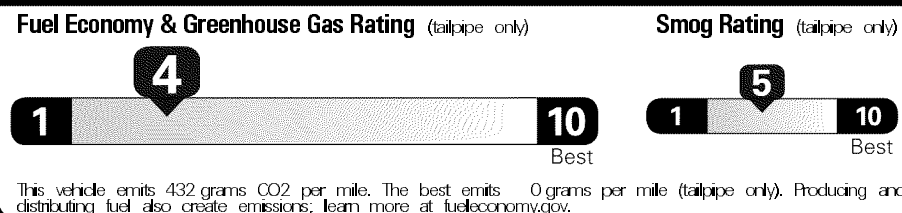

Actual results will vary for many reasons, including driving conditions and how you drive and maintain your vehicle. The average new vehicle gets 27 MPG and costs $6,750 to fuel over 5 years. Cost estimates are based on 15,000 miles per year at $2.40 per gallon. MPGe is miles per gasoline gallon equivalent. Vehicle emissions are a significant cause of climate change and smog.

fueleconomy.gov

Calculate personalized estimates and compare vehicles

GOVERNMENT 5-STAR SAFETY RATINGS

This vehicle has not been rated by the government for overall vehicle score, frontal crash, side crash or rollover risk.

Star ratings range from 1 to 5 stars (★★★★★) with 5 being the highest.
Source: National Highway Traffic Safety Administration (NHTSA)
www.safercar.gov or 1-888-327-4236

SUB-TOTAL $55,225.00
DELIVERY, PROCESSING AND HANDLING FEE 995.00
TOTAL **$56,220.00**

APPLICABLE FEDERAL TAXES NOT INCLUDED

Manufacturer's suggested retail price includes manufacturer's recommended pre-delivery service.
License and title fees, state, local and applicable federal taxes, and dealer installed options and accessories are not included in the manufacturer's suggested retail price.
LEXUS NEW VEHICLE LIMITED WARRANTY Limited warranty coverage highlights include ^ 4YR / 50000 mile basic coverage ^ 6YR / 70000 mile powertrain coverage ^ 6YR / Unlimited mile corrosion perforation warranty
See your Warranty and Services Guide for details.
LEXUS IS PLEASED TO OFFER THE FOLLOWING OWNER SUPPORT PACKAGE WITH EACH NEW LEXUS ^ 24 hour, 365 day/yr. roadside assistance plan ^ Complimentary 1st and 2nd scheduled maintenance services ^ Lodging for emergency breakdown 100 miles from home
An extended service contract may be available for this vehicle. Ask dealer for details

017D22 203 16X 47 L429