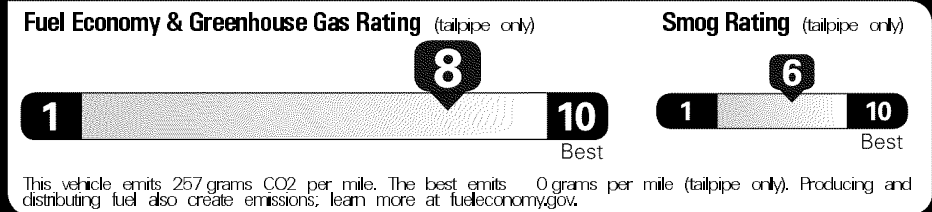

1. **EXTERIOR**
2. Sport Mesh Gray Metallic Front Grille
   - LED Headlights w/Accent & DRL
   - LED tail & stop lights
   - Color-Keyed Heated Power Outside Mirrors with Integrated Turn Signal Indicators
   - Color-Keyed Rear Spoiler
   - Single Exhaust w/Dual Chrome Tips
   - Color-Keyed Roof-Mntd Shark-Fin Antenna

1. **INTERIOR**
2. Premium Sport Seats with 6-Way Adjust Dr & 4-Way Adjust Passenger Seat
   - Audio, 8" Touch Screen, 6 Speakers, HandsFree Bluetooth, USB Media Port, 1 USB Charge Port
   - Siri Eyes Free, Apple CarPlay Compatible
   - 4.2-in Color TFT Multi-Info Display
   - Leather Steering Wheel
   - Auto Climate Control w/ Push Btn Cntrs
   - ***Full Tank of Gas***

MANUFACTURER'S SUGGESTED RETAIL PRICE **$22,050.00**

OPTIONAL EQUIPMENT

FE	50 State Emissions	
PC	Special Color	425.00
CF	Carpet Mat Package	249.00
EF	Rear Bumper Protector	79.00

Not Original - Copy

Created on 2019-11-15 06:13:47 (UTC)

EPA DOT Fuel Economy and Environment

Gasoline Vehicle

Fuel Economy
34 MPG
combined city/hwy
2.9 gallons per 100 miles

city **31** highway **40**

Compacts range from 14 to 119 MPG. The best vehicle rates 138 MPGe.

You save $1,500
in fuel costs over 5 years compared to the average new vehicle.

Annual fuel cost
$1,200

Actual results will vary for many reasons, including driving conditions and how you drive and maintain your vehicle. The average new vehicle gets 27 MPG and costs $7,500 to fuel over 5 years. Cost estimates are based on 15,000 miles per year at $2.70 per gallon. MPGe is miles per gasoline gallon equivalent. Vehicle emissions are a significant cause of climate change and smog.

fueleconomy.gov
Calculate personalized estimates and compare vehicles

DELIVERY, PROCESSING AND HANDLING FEE 955.00

TOTAL $23,758.00

The New Vehicle Limited Warranty provides 3-year/36,000 mile basic coverage, 5-year/60,000 mile powertrain coverage, plus 5-year/unlimited mile corrosion perforation coverage. See Warranty and Maintenance Guide for details. An extended service contract may be available for the vehicle. Ask dealer for details. Manufacturer's suggested retail price includes manufacturer's recommended pre-delivery service. Gasoline, license and title fees, applicable federal, state and local taxes and dealer and distributor installed options and accessories are not included in the manufacturer's suggested retail price.

ToyotaCare, which covers normal factory scheduled maintenance for two years or 25,000 miles, whichever occurs first, is included as part of the sales price of the vehicle for qualifying buyers. See participating dealer for eligibility and coverage details.

Delivered by Truck to: 04167
THOUSAND OAKS TOYOTA
2401 THOUSAND OAKS BLVD
THOUSAND OAKS CA91362