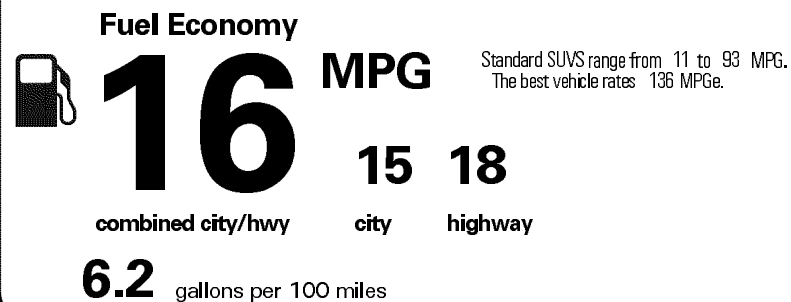

MANUFACTURER'S SUGGESTED RETAIL PRICE

- ** Blind Spot Monitor with Rear Cross-Traffic Alert power retracting/auto-dimming outer mirrors (BLIND SPOT MONITOR CREDIT OF \$800) -N/C-
- ** Headlamp washers 100.00
- ** Premium Package w/Captain's Chairs 18" split-six spoke alloy wheels, LED foglamps, rain-sensing wipers, windshield de-icer, Intuitive Parking Assist, Navigation Package, leather-trimmed seats, mahogany wood trim, heated/ventilated front seats, heated 2nd row tilt/slide captain's chairs, 3-zone automatic climate control (PKG MSRP VALUE OF \$4,770. DISCOUNT OF \$1,400) 3,370.00
- ** Cargo-area tonneau cover 150.00
- ** Mahogany wood & leather-trimmed steering wheel and shift knob 310.00
- ** Tow Hitch with Ball Mount 654.00
- ** Exhaust Tip 129.00
- ** Cargo Net/Cargo Mat/Wheel Locks & Key Gloves 260.00

\$52,155.00

Not Original - Copy

Created on 2018-06-07 07:52:39 (UTC)

EPA DOT Fuel Economy and Environment

Gasoline Vehicle

You spend \$6,250 more in fuel costs over 5 years compared to the average new vehicle.