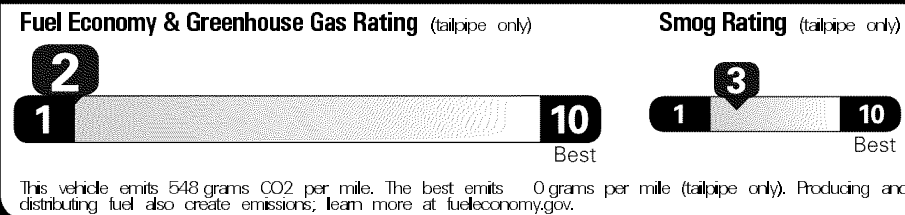

You spend $6,250 more in fuel costs over 5 years compared to the average new vehicle.

Annual fuel cost $2,600