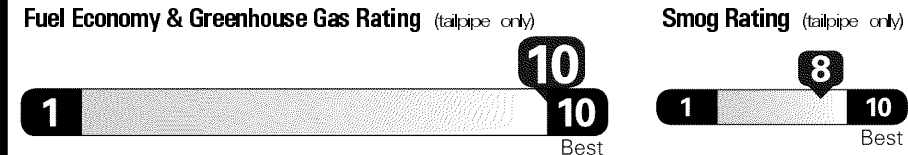

You save $4,000
in fuel costs over 5 years compared to the average new vehicle.

Annual fuel cost $600