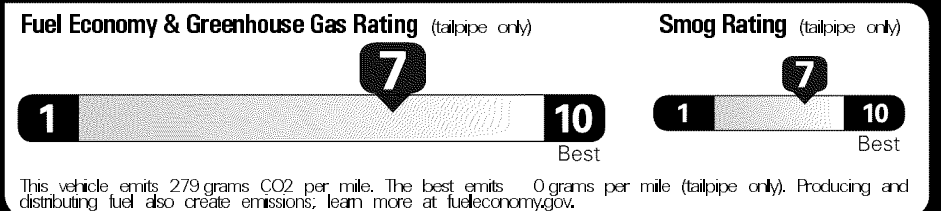

1. **EXTERIOR**
2. 18" Machined-Finish Alloy Wheels
   - Bi-LED Combination Headlights w/Auto On/Off Feature
   - LED DRLs w/On/Off Feature
   - Black Front Grille w/Sport Mesh Insert
   - Single Exhaust w/Dual Chrome Tips

1. **INTERIOR**
2. Audio - 7" Touch Screen, 6 Speakers, HandsFree Bluetooth Phone/Music, USB Media Port, 2 USB Charge-Ports
   - SiriusXM w/3-Month All Access Trial
   - Android Auto & Apple CarPlay Compatible
   - 4.2" TFT Multi-Information Display
   - Sport Fabric Softex-Trimmed Seats
   - Power Driver Seat w/Lumbar Support
   - Auto Climate Control
   - Remote Keyless Entry System

MANUFACTURER'S SUGGESTED RETAIL PRICE $26,040.00

1. **OPTIONAL EQUIPMENT**
2. FE 50 State Emissions
   - D5. Door Edge Guard 129.00
   - Z6. Preferred Accessory Package 452.00

Original - Copy

Created on 2020-03-19 06:40:09 (UTC)

Full Tank of Gas

EPA DOT Fuel Economy and Environment

Gasoline Vehicle

Fuel Economy

32 MPG Midsized Cars range from 14 to 141 MPG. The best vehicle rates 138 MPGe.

28 39
combined city/hwy city highway

3.1 gallons per 100 miles

You save $ 1,250

in fuel costs over 5 years compared to the average new vehicle.

Annual fuel cost $ 1,250

Actual results will vary for many reasons, including driving conditions and how you drive and maintain your vehicle. The average new vehicle gets 27 MPG and costs $7,500 to fuel over 5 years. Cost estimates are based on 15,000 miles per year at $2.70 per gallon. MPGe is miles per gasoline gallon equivalent. Vehicle emissions are a significant cause of climate change and smog.

fuelconomy.gov
Calculate personalized estimates and compare vehicles

DELIVERY, PROCESSING AND HANDLING FEE 955.00

TOTAL $27,576.00

The New Vehicle Limited Warranty provides 3-year/36,000 mile basic coverage, 5-year/60,000 mile powertrain coverage, plus 5-year/unlimited mile corrosion perforation coverage. See Warranty and Maintenance Guide for details. An extended service contract may be available for the vehicle. Ask dealer for details. Manufacturer's suggested retail price includes manufacturer's recommended pre-delivery service. Gasoline, license and title fees, applicable federal, state and local taxes and dealer and distributor installed options and accessories are not included in the manufacturer's suggested retail price.

ToyotaCare, which covers normal factory scheduled maintenance for two years or 25,000 miles, whichever occurs first, is included as part of the sales price of the vehicle for qualifying buyers. See participating dealer for eligibility and coverage details.

Delivered by Truck to: 04388
TOYOTA OF RIVERSIDE
7870 INDIANA AVENUE
RIVERSIDE CA92504