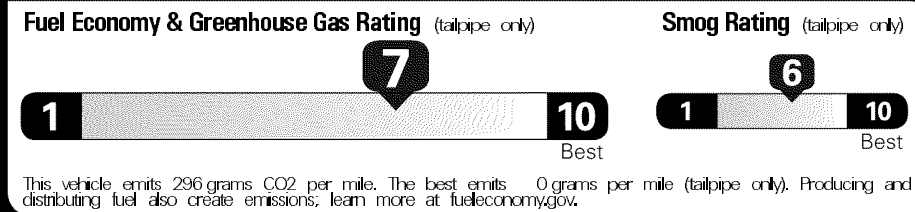

MANUFACTURER'S SUGGESTED RETAIL PRICE $34,380.00

OPTIONAL EQUIPMENT

1. FE 50 State Emissions
   CY Limited Grade Weather Package - 1,015.00
   Includes Heated Leather-Trimmed Steering Wheel, Perforated Heated & Ventilated Front Bucket Seats, Rear Outboard Passenger Heated Seats, & Rain-Sensing Variable Intermittent Windshield Wipers w/ De-Icer Function
   AT Limited Grade Advanced Technology Package 1,025.00
   Includes Smart Key System on All Doors & Liftgate, Hands-Free Foot-Activated Power Liftgate w/ Jam Protection, Qi-Compatible Wireless Smartphone Charging, & Bird's Eye View Camera w/ Perimeter Scan, Overhead 360 Degree View in Low Speed Drive & Reverse, & Curb View
   SR Panoramic Glass Roof 200.00
   w/ Front Power Tilt/Slide Moonroof
   CF Carpet Floor Mats/Cargo Mat 269.00
   BM Body Side Molding 209.00

Original - Copy

Created on 2019-11-13 06:15:03 (UTC)

EPA DOT Fuel Economy and Environment

Gasoline Vehicle

Fuel Economy
30 MPG Small SUVs range from 18 to 120 MPG. The best vehicle rates 136 MPGe.
27 35
combined city/hwy city highway
3.3 gallons per 100 miles

You save $ 750
in fuel costs over 5 years compared to the average new vehicle.

Annual fuel Cost $ 1,350

Actual results will vary for many reasons, including driving conditions and how you drive and maintain your vehicle. The average new vehicle gets 27 MPG and costs $7,500 to fuel over 5 years. Cost estimates are based on 15,000 miles per year at $2.70 per gallon. MPGe is miles per gasoline gallon equivalent. Vehicle emissions are a significant cause of climate change and smog.

fuelconomy.gov
Calculate personalized estimates and compare vehicles

DELIVERY, PROCESSING AND HANDLING FEE 1,120.00

TOTAL $38,218.00

The New Vehicle Limited Warranty provides 3-year/36,000 mile basic coverage, 5-year/60,000 mile powertrain coverage, plus 5-year/unlimited mile corrosion perforation coverage. See Warranty and Maintenance Guide for details. An extended service contract may be available for the vehicle. Ask dealer for details. Manufacturer's suggested retail price includes manufacturer's recommended pre-delivery service. Gasoline, license and title fees, applicable federal, state and local taxes and dealer and distributor installed options and accessories are not included in the manufacturer's suggested retail price.

ToyotaCare, which covers normal factory scheduled maintenance for two years or 25,000 miles, whichever occurs first, is included as part of the sales price of the vehicle for qualifying buyers. See participating dealer for eligibility and coverage details.

Delivered by Truck to: 02044
RIGHT TOYOTA
7701 E FRANK LLOYD WRIGHT
SCOTTSDALE AZ85260