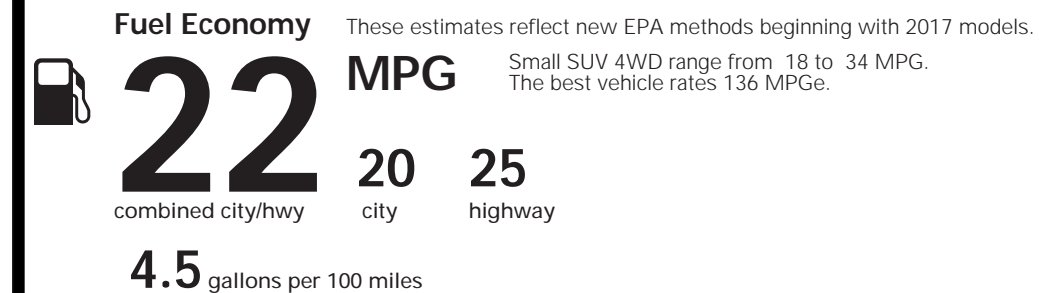

EPA DOT Fuel Economy and Environment

Gasoline Vehicle

You spend **\$1,250** more in fuel costs over 5 years compared to the average new vehicle.

Annual fuel cost **\$1,650**

Fuel Economy & Greenhouse Gas Rating (tailpipe only)