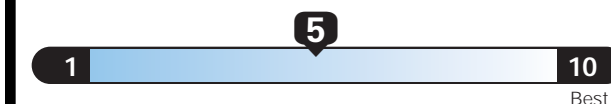

This vehicle emits 400 grams CO2 per mile. The best emits 0 grams per mile (tailpipe only). Producing and distributing fuel also creates emissions; learn more at fuel economy.gov

Actual results will vary for many reasons, including driving conditions and how you drive and maintain your vehicle. The average new vehicle gets 26 MPG and cost $7,000 to fuel over 5 years. Cost estimates are based on 15,000 miles per year at $2.45 per gallon. MPGe is miles per gasoline gallon equivalent. Vehicle emissions are a significant cause of climate change and smog.

fuel economy.gov

Calculate personalized estimates and compare vehicles

Smartphone QR Code™